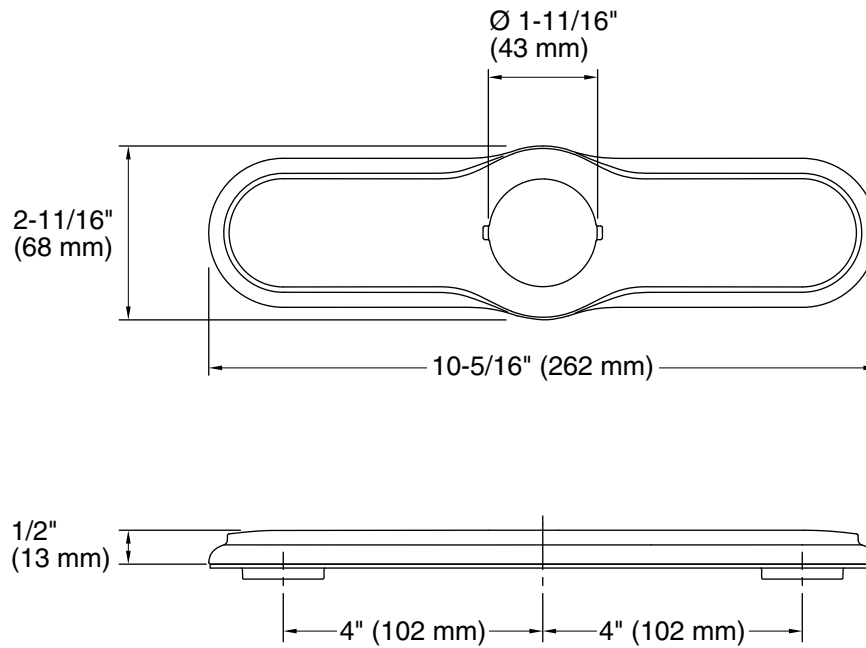

Features

- Coordinates with Tournant™ (K-77515) kitchen faucet.

Recommended Products/Accessories

- K-77515 Single-handle semi-professional kitchen sink faucet
- K-23723 Faucet cleaner

Codes/Standards

None Applicable

Technical Information

All product dimensions are nominal.