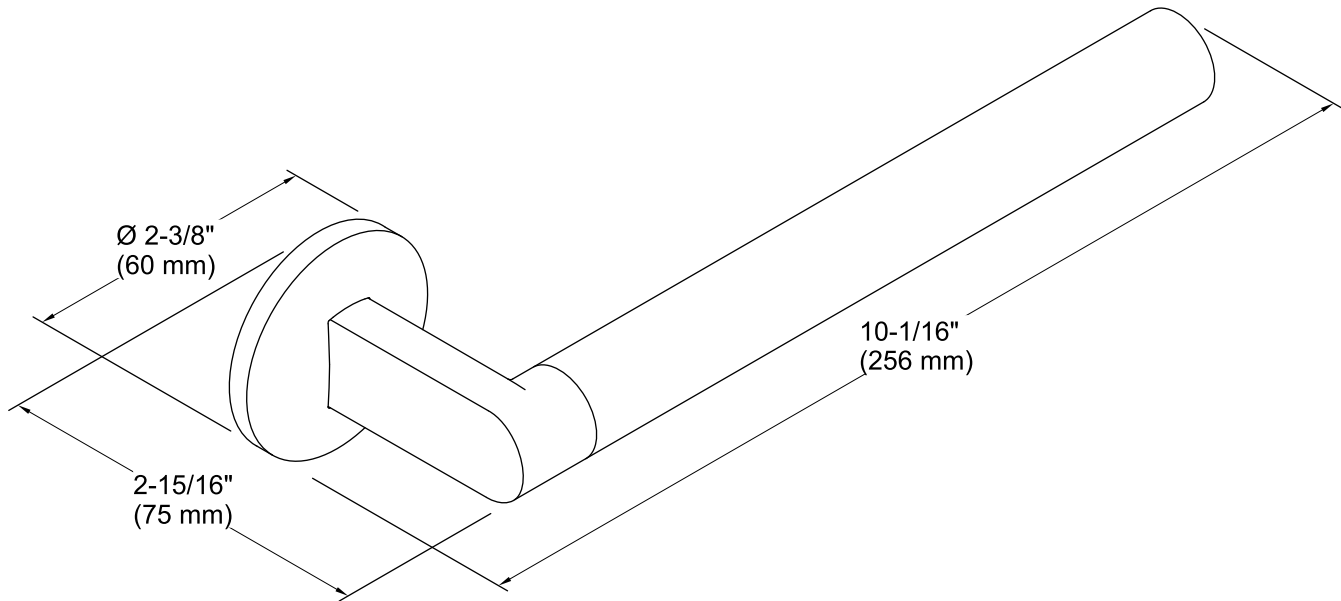

See website for detailed warranty information.

Available Color/Finishes

Color tiles intended for reference only.

Color	Code	Description
	CP	Polished Chrome
	BL	Matte Black

Technical Information

All product dimensions are nominal.