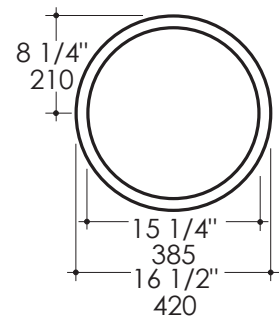

LACAVA®

Torre Lavatory Item #5150 + 5150P

Features:

- Solid surface lavatory with overflow
- Vessel -or- pedestal installation
- Requires standard American grid drain (i.e. 7100-18OF)
- Solid surface drain cover
- Current cut-out template can be requested
- Material is heat, stain, scratch, chemical, and impact resistant
- Pedestal 5150P sold separately
- Wall outlet for plumbing
- If desired, a floor outlet for the plumbing can be drilled on job site
- 5150 (basin) Weight: 20 lbs.
- 5150P (pedestal) Weight: 60 lbs.

Finish Options:

- 001G - Gloss White
- 001M - Matte White

Faucet Hole Options:

- None

Product Specifications:

Notes:
 Drawings provided herein are meant to give the user an idea of the product and are not made to scale. The size in inches is rounded up to the nearest 1/16". Slight variances can often occur with porcelain and woodwork. Therefore, LACAVA will not be held responsible for any cutouts, countertops, or furniture made without the actual product or template from LACAVA.
 Plumbing specifications are only a guideline and may need to be altered based on the application.
 Product specifications are not binding to the manufacturer and can be changed without notice at any time. Please refer to your shipment for product final sizes.