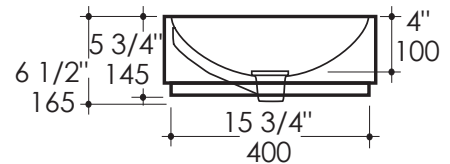

LACAVA®

Torre Lavatory Item #5150 + 5150P

Features:

- Solid surface lavatory with overflow
- Vessel -or- pedestal installation
- Requires standard American grid drain (i.e. 7100-18OF)
- Solid surface drain cover
- Current cut-out template can be requested
- Material is heat, stain, scratch, chemical, and impact resistant
- Pedestal 5150P sold separately
- Wall outlet for plumbing
- If desired, a floor outlet for the plumbing can be drilled on job site
- 5150 (basin) Weight: 20 lbs.
- 5150P (pedestal) Weight: 60 lbs.

Finish Options:

- 001G - Gloss White
- 001M - Matte White

Faucet Hole Options:

- None

Product Specifications:

Notes:
 Drawings provided herein are meant to give the user an idea of the product and are not made to scale. The size in inches is rounded up to the nearest 1/16". Slight variances can often occur with porcelain and woodwork. Therefore, LACAVA will not be held responsible for any cutouts, countertops, or furniture made without the actual product or template from LACAVA.
 Plumbing specifications are only a guideline and may need to be altered based on the application.
 Product specifications are not binding to the manufacturer and can be changed without notice at any time. Please refer to your shipment for product final sizes.