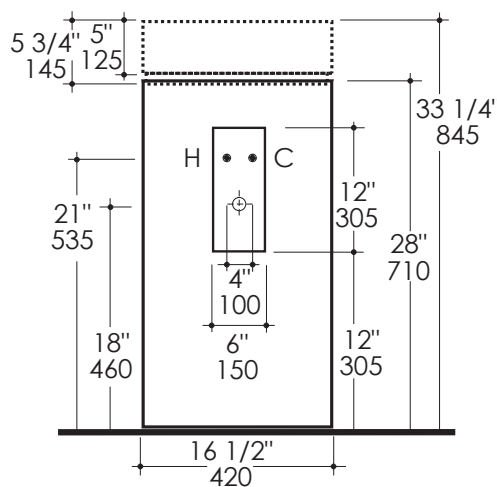

LACAVA®

Torre Lavatory Item #5150 + 5150P

Features:

- Solid surface lavatory with overflow
- Vessel -or- pedestal installation
- Requires standard American grid drain (i.e. 7100-18OF)
- Solid surface drain cover
- Current cut-out template can be requested
- Material is heat, stain, scratch, chemical, and impact resistant
- Pedestal 5150P sold separately
- Wall outlet for plumbing
- If desired, a floor outlet for the plumbing can be drilled on job site
- 5150 (basin) Weight: 20 lbs.
- 5150P (pedestal) Weight: 60 lbs.

Finish Options:

- 001G - Gloss White
- 001M - Matte White

Faucet Hole Options:

- None

Product Specifications:

Notes:
 Drawings provided herein are meant to give the user an idea of the product and are not made to scale. The size in inches is rounded up to the nearest 1/16". Slight variances can often occur with porcelain and woodwork. Therefore, LACAVA will not be held responsible for any cutouts, countertops, or furniture made without the actual product or template from LACAVA.
 Plumbing specifications are only a guideline and may need to be altered based on the application.
 Product specifications are not binding to the manufacturer and can be changed without notice at any time. Please refer to your shipment for product final sizes.