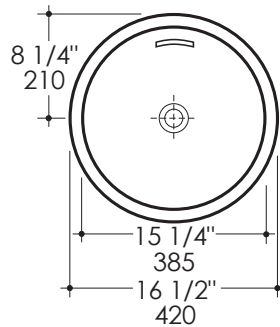

LACAVA®

Torre Lavatory Item #5150 + 5150P

Features:

- Solid surface lavatory with overflow
- Vessel -or- pedestal installation
- Requires standard American grid drain (i.e. 7100-18OF)
- Solid surface drain cover
- Current cut-out template can be requested
- Material is heat, stain, scratch, chemical, and impact resistant
- Pedestal 5150P sold separately
- Wall outlet for plumbing
- If desired, a floor outlet for the plumbing can be drilled on job site
- 5150 (basin) Weight: 20 lbs.
- 5150P (pedestal) Weight: 60 lbs.

Finish Options:

- 001G - Gloss White
- 001M - Matte White

Faucet Hole Options:

- None

Product Specifications:

Notes:
 Drawings provided herein are meant to give the user an idea of the product and are not made to scale. The size in inches is rounded up to the nearest 1/16". Slight variances can often occur with porcelain and woodwork. Therefore, LACAVA will not be held responsible for any cutouts, countertops, or furniture made without the actual product or template from LACAVA.
 Plumbing specifications are only a guideline and may need to be altered based on the application.
 Product specifications are not binding to the manufacturer and can be changed without notice at any time. Please refer to your shipment for product final sizes.