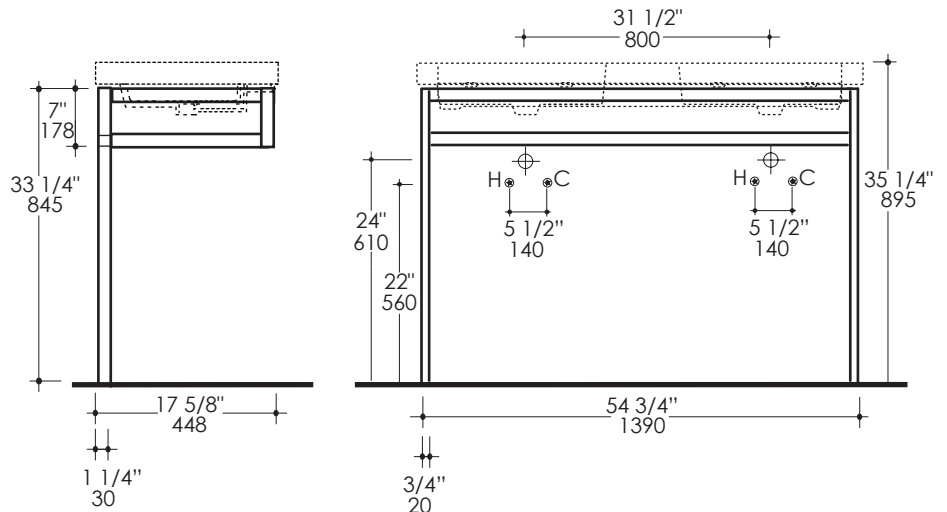

Aquaquattro Console Item #5216L

Features:

- Floor-standing console stand with towel bars
- Metal construction
- Must be secured to wall
- Washbasin #5216 sold separately
- Handmade in USA
- Freight class 4 based on the Lacava Freight Program

Recommended Accesories:

- Item #5216: Porcelain double-bowl washbasin with overflow
- Requires oversized European drain (i.e. item #7100-16OF or 7100-12)
- Available in White (-001) only
- Faucet hole options available: None, One, Two, or Three in 8" spread

Product Specifications:

Finish Options:

- 10 - Polished Stainless Steel
- 21 - Brushed Stainless Steel
- 44 - Matte Black Stainless Steel
- 51 - Brushed Brass

Notes:

Drawings provided herein are meant to give the user an idea of the product and are not made to scale. The size in inches is rounded up to the nearest 1/16". Slight variances can often occur with porcelain and woodwork. Therefore, LACAVA will not be held responsible for any cutouts, countertops, or furniture made without the actual product or template from LACAVA. Differences in color, grain, appearance and texture are inherent in all natural woodwork, and should be expected. Variances in these qualities are not deemed manufacturing defects, and will not be accepted as valid reasons to return or exchange any LACAVA woodwork. Plumbing specifications are only a guideline and may need to be altered based on the application. Product specifications are not binding to the manufacturer and can be changed without notice at any time. Please refer to your shipment for product final sizes.