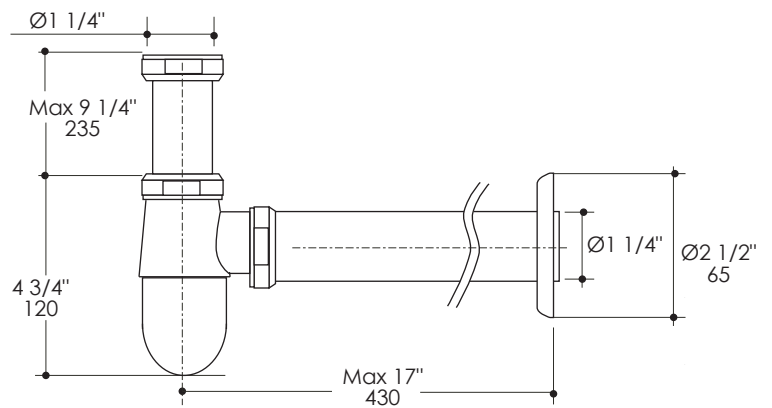

### Features:

- Bottle trap assembly
- Brass construction

### Notes:

Drawings provided herein are meant to give the user an idea of the product and are not made to scale. The size in inches is rounded up to the nearest 1/16".

LACAVA is committed to the highest level of customer service. Please feel free to contact us at 1-888-522-2823 (toll free) or by email at [info@lacava.com](mailto:info@lacava.com) for technical assistance or any general inquiries.