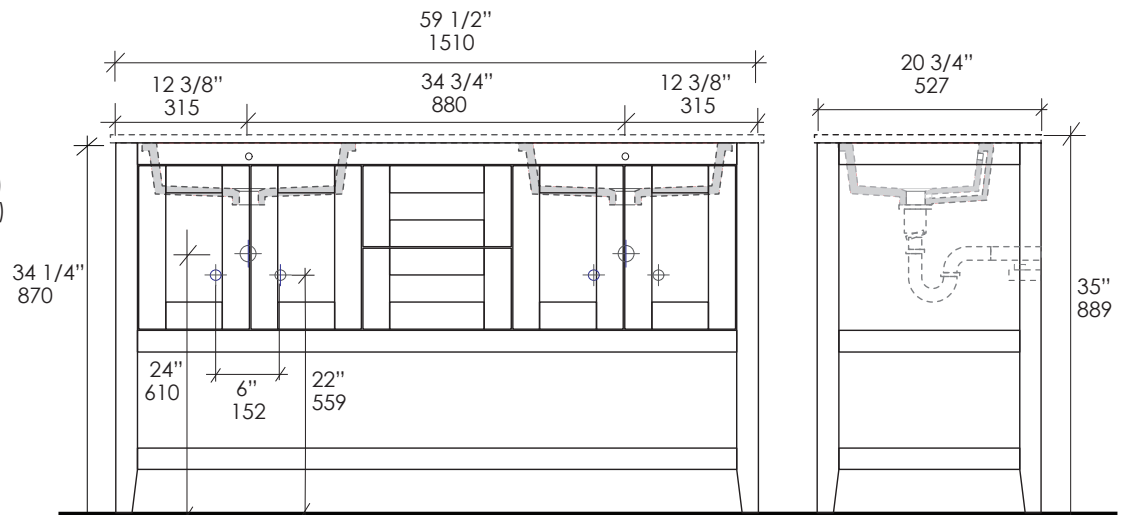

Stile Vanity Item #H285

Features:

- Free standing wooden vanity
- Double doors on left and right, two drawers in the center, and slotted shelf in wood
- Polished Chrome knobs and pulls included
- Washbasin#5452UN and countertop H285T sold separately
- Handmade in USA
- Manufactured with low VOC finishes and wood from renewable forests

Recommended Accesories:

- Item #5452UN: Under-counter porcelain lavatory with overflow
- Recommended oversized European drain (i.e. item #7100-16OF or 7100-12)
- Available in White (-001) only
- Item #H285T: Countertop for vanity H285 and H295
- Available in Natural Stone, Quartz, and Solid Surface
- With two cut-outs for lavatory 5452UN

Product Specifications:

Notes:

Drawings provided herein are meant to give the user an idea of the product and are not made to scale. The size in inches is rounded up to the nearest 1/16". Slight variances can often occur with porcelain and woodwork. Therefore, LACAVA will not be held responsible for any cutouts, countertops, or furniture made without the actual product or template from LACAVA. Differences in color, grain, appearance and texture are inherent in all natural woodwork, and should be expected. Variances in these qualities are not deemed manufacturing defects, and will not be accepted as valid reasons to return or exchange any LACAVA woodwork. Plumbing specifications are only a guideline and may need to be altered based on the application.