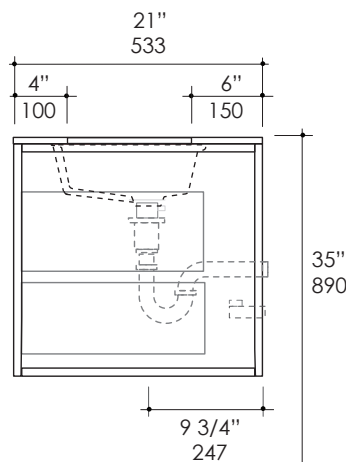

Linea Vanity Item #L425B

Features:

- Wall-mount wooden vanity
- Consists of four drawers, metal frame, and solid surface countertop and two shelves
- Pulls matching the selected metal frame finish are included
- Washbasin#5446UN sold separately
- Handmade in USA
- Manufactured with low VOC finishes and wood from renewable forests

- G - Glossy Solid Surface
- M - Matte Solid Surface

Faucet Hole Options:

- 00 - None
- 01 - One - centered behind the sink
- 02 - Two, center and right - centered behind the sink
- 03 - Three in 8" spread - centered behind the sink

Product Specifications:

Notes:
Drawings provided herein are meant to give the user an idea of the product and are not made to scale. The size in inches is rounded up to the nearest 1/16". Slight variances can often occur with porcelain and woodwork. Therefore, LACAVA will not be held responsible for any cutouts, countertops, or furniture made without the actual product or template from LACAVA. Differences in color, grain, appearance and texture are inherent in all natural woodwork, and should be expected. Variances in these qualities are not deemed manufacturing defects, and will not be accepted as valid reasons to return or exchange any LACAVA woodwork. Plumbing specifications are only a guideline and may need to be altered based on the application. Product specifications are not binding to the manufacturer and can be changed without notice at any time. Please refer to your shipment for product final sizes.