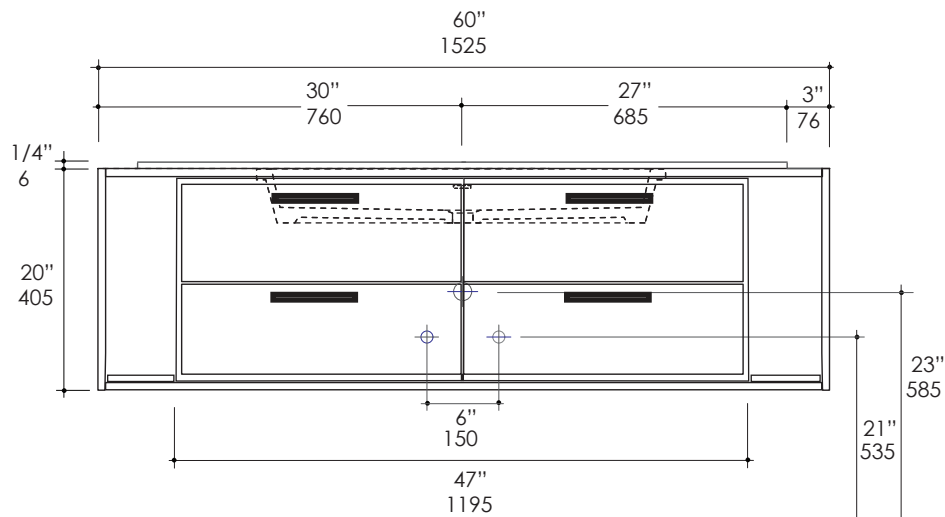

Linea Vanity Item #L425B

Features:

- Wall-mount wooden vanity
- Consists of four drawers, metal frame, and solid surface countertop and two shelves
- Pulls matching the selected metal frame finish are included
- Washbasin#5446UN sold separately
- Handmade in USA
- Manufactured with low VOC finishes and wood from renewable forests

- G - Glossy Solid Surface
- M - Matte Solid Surface

Faucet Hole Options:

- 00 - None
- 01 - One - centered behind the sink
- 02 - Two, center and right - centered behind the sink
- 03 - Three in 8" spread - centered behind the sink

Product Specifications:

Notes:
Drawings provided herein are meant to give the user an idea of the product and are not made to scale. The size in inches is rounded up to the nearest 1/16". Slight variances can often occur with porcelain and woodwork. Therefore, LACAVA will not be held responsible for any cutouts, countertops, or furniture made without the actual product or template from LACAVA. Differences in color, grain, appearance and texture are inherent in all natural woodwork, and should be expected. Variances in these qualities are not deemed manufacturing defects, and will not be accepted as valid reasons to return or exchange any LACAVA woodwork. Plumbing specifications are only a guideline and may need to be altered based on the application. Product specifications are not binding to the manufacturer and can be changed without notice at any time. Please refer to your shipment for product final sizes.