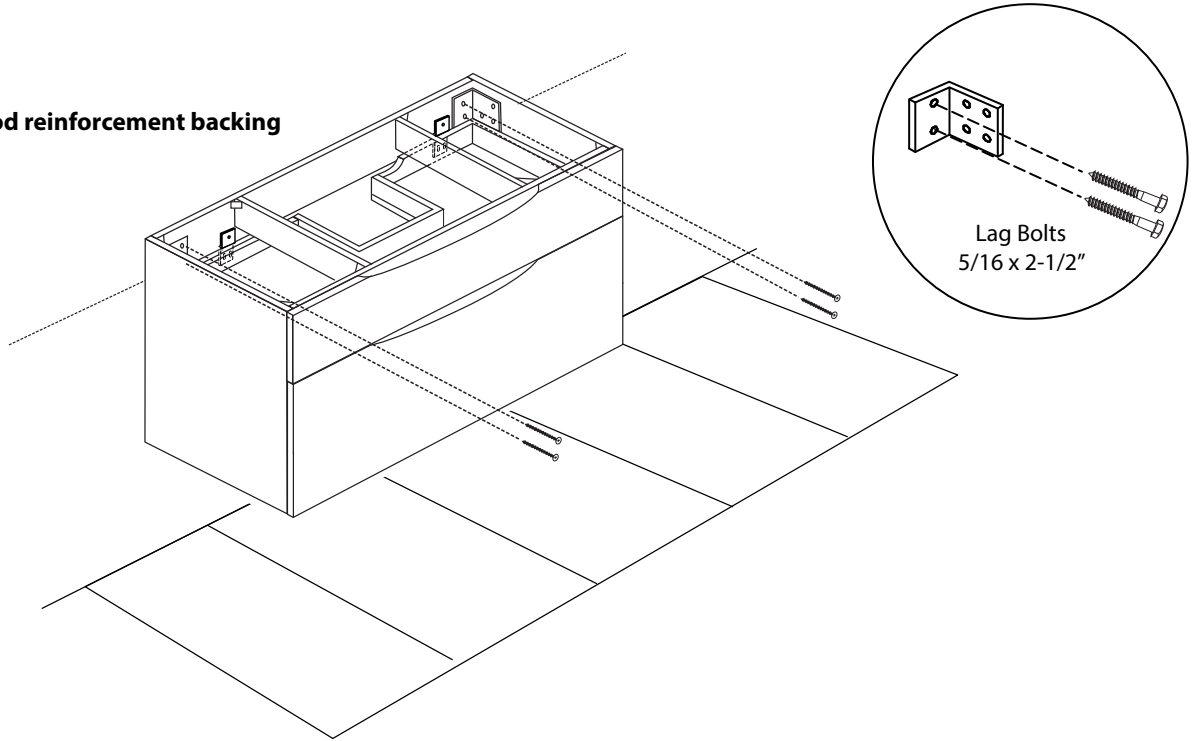

Bolano - 48" Single Bowl

Specification & Installation Guide

STEP 4

Secure vanity to wood reinforcement backing