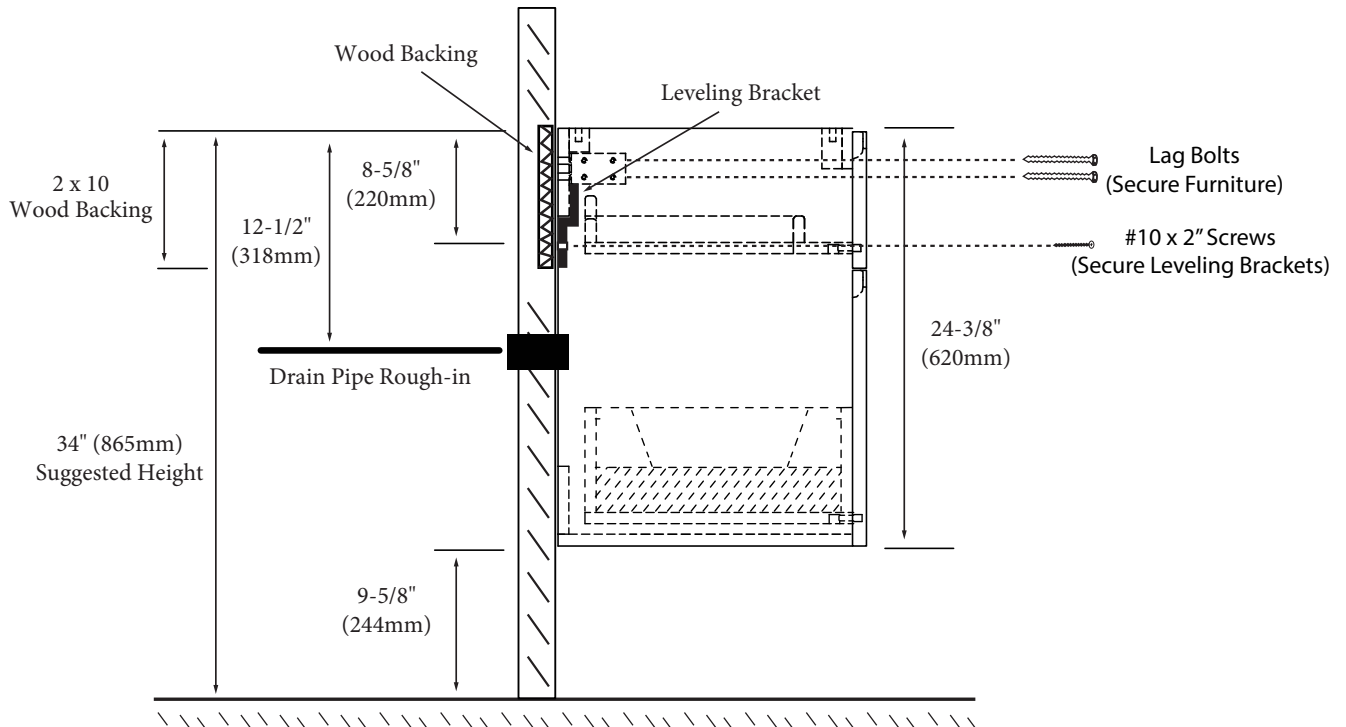

Bolano - 48" Single Bowl

Specification & Installation Guide

Features

- Wall hung 48" vanity : 24-3/8"(620mm)H x 18"(458mm)D x 47-5/8" (1210mm)W
- Furniture grade plywood layered with solid wood veneer and protected with several coats of polyurethane (No particle board or MDF used).
- Matching finish inside out
- Two fully adjustable drawers with full-extension soft-close European hardware.
- Bottom drawer includes adjustable tempered glass dividers

Package Dimensions

52" x 22" x 27"

Weight

123 lbs. / 55.91 kgs

SIDE VIEW

Bolano - 48" Single Bowl

Specification & Installation Guide

TOP VIEW

BACK VIEW

Bolano - 48" Single Bowl

Specification & Installation Guide

FRONT VIEW

TYPICAL INSTALLATION

The typical dimensions shown will result in vanity cabinet height of 34" (864mm). Depending on the countertop selected, the total height will vary from 35-1/4" (895mm) to 36-1/2" (927mm). For above-counter vessels with typical heights between 4" and 6", it is suggested to lower the cabinet to 31" (785mm). If alternate heights are desired, adjust the rough-in and backing material heights using the dimensions provided.

Bolano - 48" Single Bowl

Specification & Installation Guide

INSTALLATION INSTRUCTIONS

Item	Leveling Bracket	#10 x 2" Screws	Anchors	Lag Bolt 5/16 x 2-1/2"	Silicone (not included)
Qty.	2	4	8	8	1
					

STEP 1