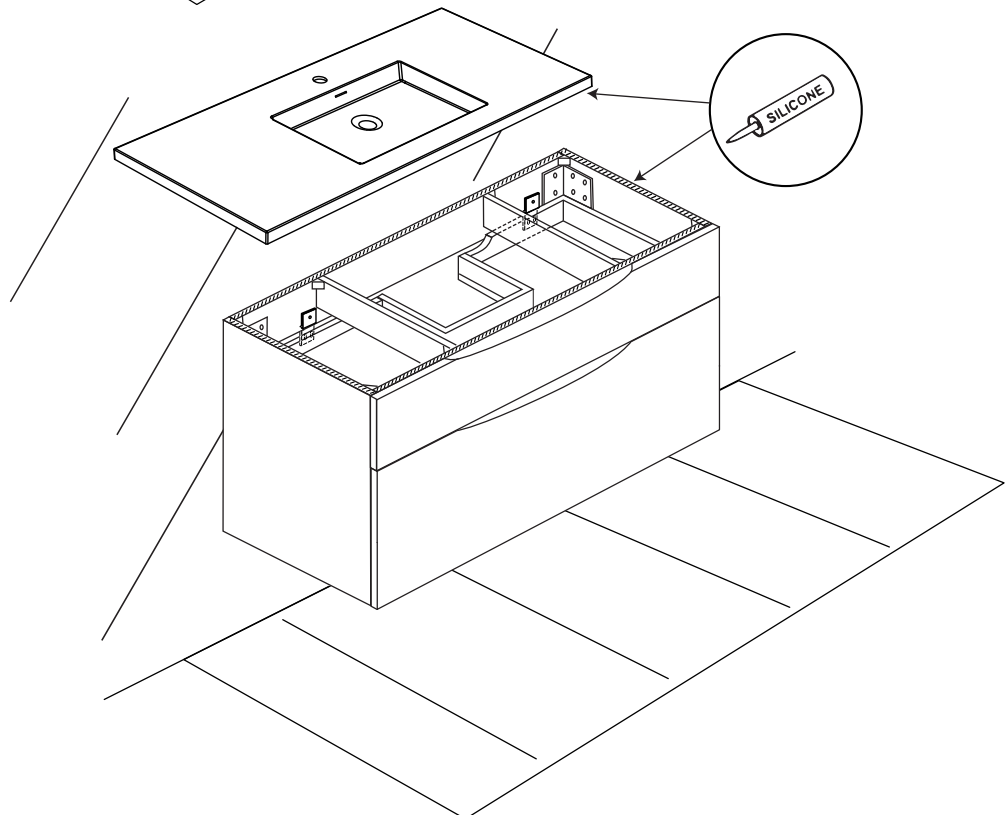

Bolano - 48" Single Bowl

Specification & Installation Guide

Features

- Wall hung 48" vanity : 24-3/8"(620mm)H x 18"(458mm)D x 47-5/8" (1210mm)W
- Furniture grade plywood layered with solid wood veneer and protected with several coats of polyurethane (No particle board or MDF used).
- Matching finish inside out
- Two fully adjustable drawers with full-extension soft-close European hardware.
- Bottom drawer includes adjustable tempered glass dividers

BACK VIEW

Bolano - 48" Single Bowl

Specification & Installation Guide

FRONT VIEW

TYPICAL INSTALLATION

The typical dimensions shown will result in vanity cabinet height of 34" (864mm). Depending on the countertop selected, the total height will vary from 35-1/4" (895mm) to 36-1/2" (927mm). For above-counter vessels with typical heights between 4" and 6", it is suggested to lower the cabinet to 31" (785mm). If alternate heights are desired, adjust the rough-in and backing material heights using the dimensions provided.

Bolano - 48" Single Bowl

Specification & Installation Guide

STEP 2

Install leveling bracket

STEP 3

Place vanity on leveling bracket

Leveling brackets are only to level the vanity. They are not designed for permanent support. Cabinet needs to be secured to wood backing material.

Bolano - 48" Single Bowl

Specification & Installation Guide

STEP 4

Secure vanity to wood reinforcement backing

STEP 5

Install countertop with Silicone

For clarification, please contact Madeli Customer Care at (800)-819-6988 or (305)-718-8817 Ext. 1
All dimensions are approximate and subject to standard tolerance. Specifications subject to change without prior notice.