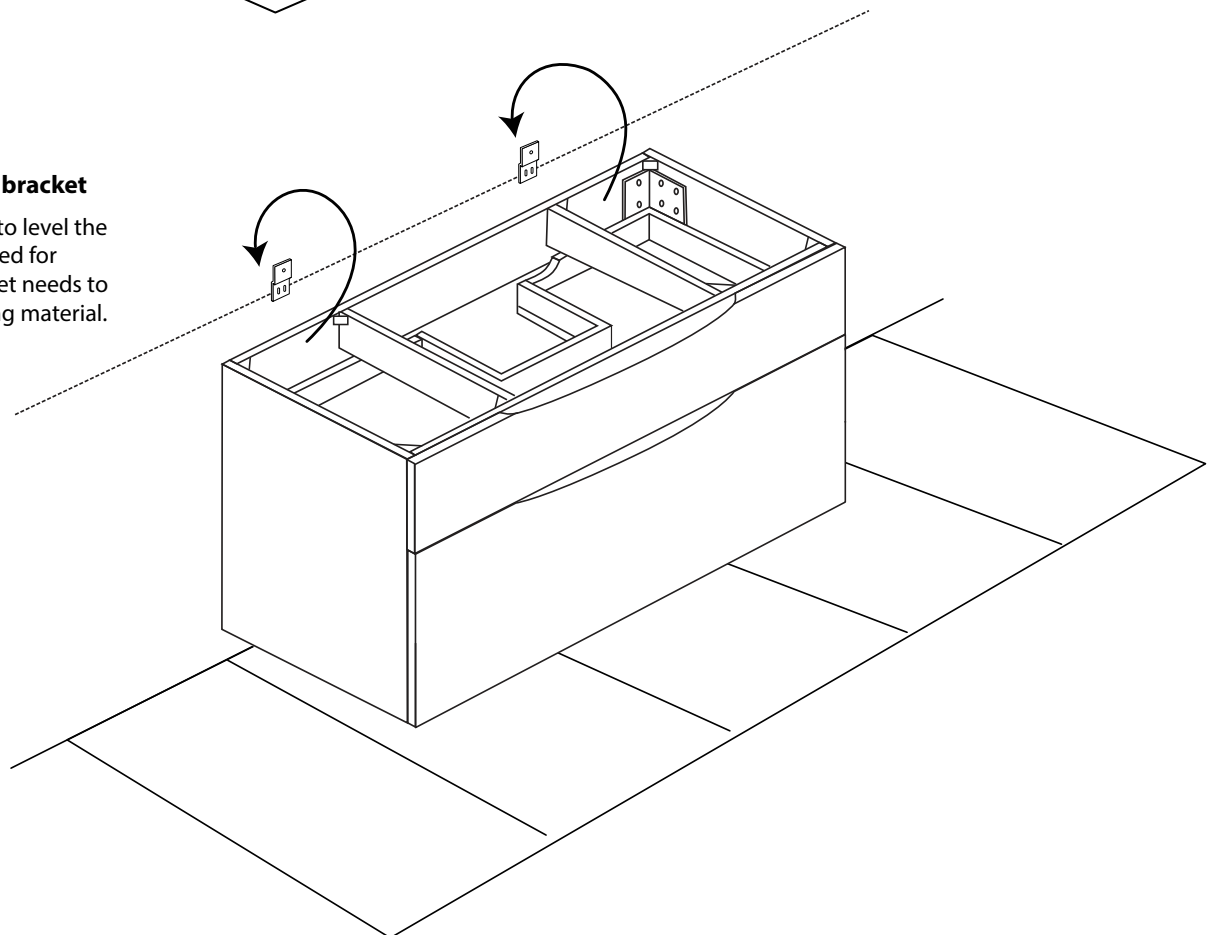

Bolano - 48" Single Bowl

Specification & Installation Guide

Features

- Wall hung 48" vanity : 24-3/8"(620mm)H x 18"(458mm)D x 47-5/8" (1210mm)W
- Furniture grade plywood layered with solid wood veneer and protected with several coats of polyurethane (No particle board or MDF used).
- Matching finish inside out
- Two fully adjustable drawers with full-extension soft-close European hardware.
- Bottom drawer includes adjustable tempered glass dividers

BACK VIEW

Bolano - 48" Single Bowl

Specification & Installation Guide

FRONT VIEW

TYPICAL INSTALLATION

The typical dimensions shown will result in vanity cabinet height of 34" (864mm). Depending on the countertop selected, the total height will vary from 35-1/4" (895mm) to 36-1/2" (927mm). For above-counter vessels with typical heights between 4" and 6", it is suggested to lower the cabinet to 31" (785mm). If alternate heights are desired, adjust the rough-in and backing material heights using the dimensions provided.

Bolano - 48" Single Bowl

Specification & Installation Guide

STEP 2

Install leveling bracket

STEP 3

Place vanity on leveling bracket

Leveling brackets are only to level the vanity. They are not designed for permanent support. Cabinet needs to be secured to wood backing material.

Bolano - 48" Single Bowl

Specification & Installation Guide

STEP 4

Secure vanity to wood reinforcement backing

STEP 5

Install countertop with Silicone

For clarification, please contact Madeli Customer Care at (800)-819-6988 or (305)-718-8817 Ext. 1
All dimensions are approximate and subject to standard tolerance. Specifications subject to change without prior notice.