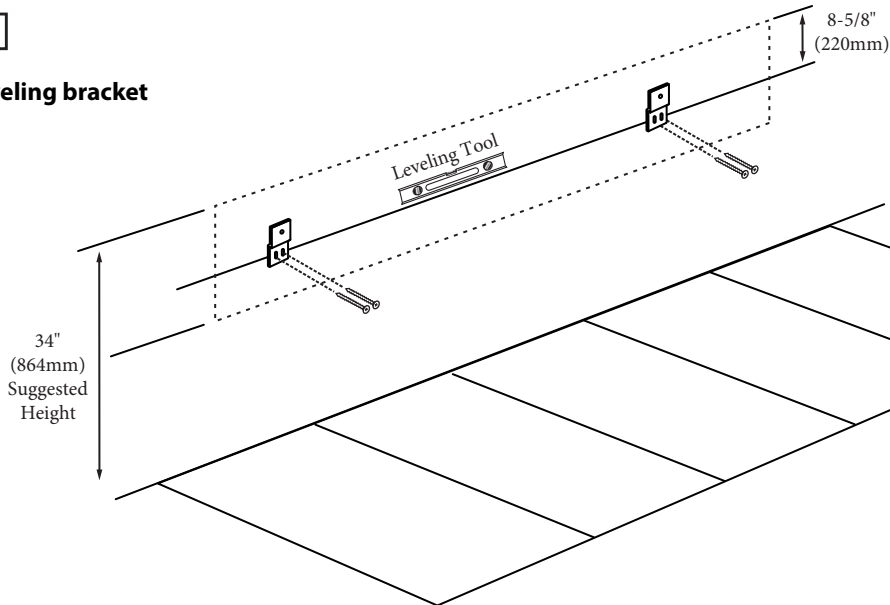

Bolano - 48" Single Bowl

Specification & Installation Guide

STEP 2

Install leveling bracket