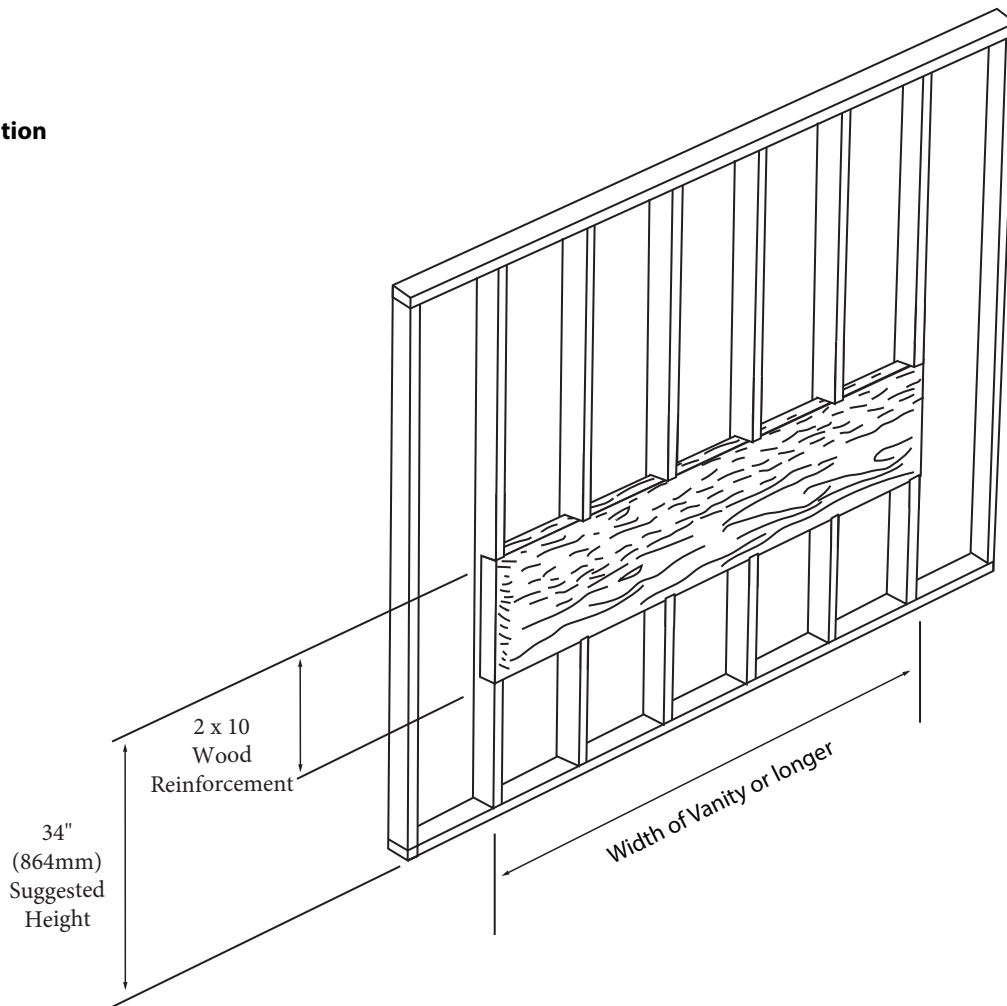

Bolano - 48" Single Bowl

Specification & Installation Guide

INSTALLATION INSTRUCTIONS

Item	Leveling Bracket	#10 x 2" Screws	Anchors	Lag Bolt 5/16 x 2-1/2"	Silicone (not included)
Qty.	2	4	8	8	1

STEP 1

Wall Preparation

For clarification, please contact Madeli Customer Care at (800)-819-6988 or (305)-718-8817 Ext. 1

All dimensions are approximate and subject to standard tolerance. Specifications subject to change without prior notice.