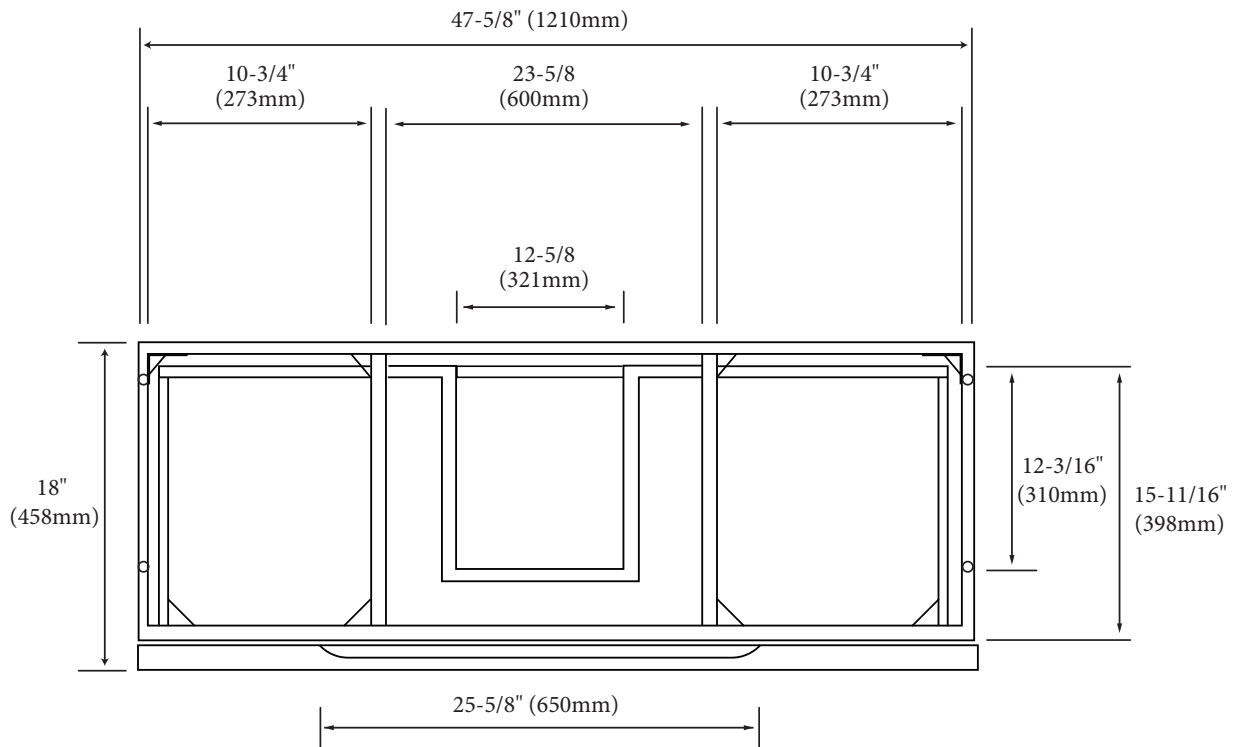

Bolano - 48" Single Bowl

Specification & Installation Guide

Features

- Wall hung 48" vanity : 24-3/8"(620mm)H x 18"(458mm)D x 47-5/8" (1210mm)W
- Furniture grade plywood layered with solid wood veneer and protected with several coats of polyurethane (No particle board or MDF used).
- Matching finish inside out
- Two fully adjustable drawers with full-extension soft-close European hardware.
- Bottom drawer includes adjustable tempered glass dividers

Package Dimensions

52" x 22" x 27"

Weight

123 lbs. / 55.91 kgs

SIDE VIEW

Bolano - 48" Single Bowl

Specification & Installation Guide

TOP VIEW

BACK VIEW

Bolano - 48" Single Bowl

Specification & Installation Guide

FRONT VIEW

TYPICAL INSTALLATION

The typical dimensions shown will result in vanity cabinet height of 34" (864mm). Depending on the countertop selected, the total height will vary from 35-1/4" (895mm) to 36-1/2" (927mm). For above-counter vessels with typical heights between 4" and 6", it is suggested to lower the cabinet to 31" (785mm). If alternate heights are desired, adjust the rough-in and backing material heights using the dimensions provided.