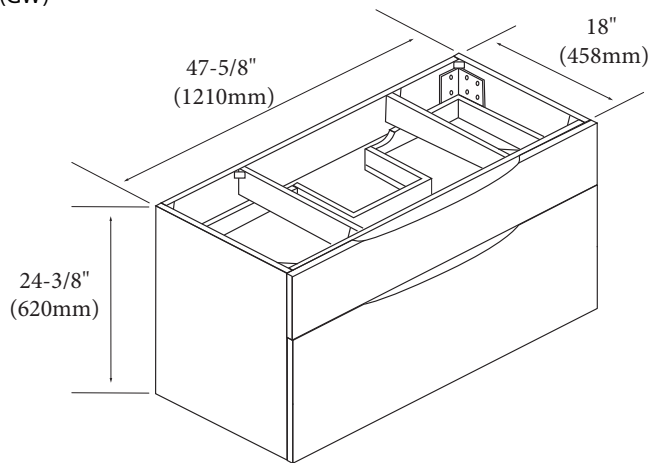

Bolano - 48" Single Bowl

Specification & Installation Guide

Features

- Wall hung 48" vanity : 24-3/8"(620mm)H x 18"(458mm)D x 47-5/8" (1210mm)W
- Furniture grade plywood layered with solid wood veneer and protected with several coats of polyurethane (No particle board or MDF used).
- Matching finish inside out
- Two fully adjustable drawers with full-extension soft-close European hardware.
- Bottom drawer includes adjustable tempered glass dividers

Package Dimensions

52" x 22" x 27"

Weight

123 lbs. / 55.91 kgs

SIDE VIEW

Bolano - 48" Single Bowl

Specification & Installation Guide

TOP VIEW

BACK VIEW

Bolano - 48" Single Bowl

Specification & Installation Guide

FRONT VIEW

TYPICAL INSTALLATION

The typical dimensions shown will result in vanity cabinet height of 34" (864mm). Depending on the countertop selected, the total height will vary from 35-1/4" (895mm) to 36-1/2" (927mm). For above-counter vessels with typical heights between 4" and 6", it is suggested to lower the cabinet to 31" (785mm). If alternate heights are desired, adjust the rough-in and backing material heights using the dimensions provided.