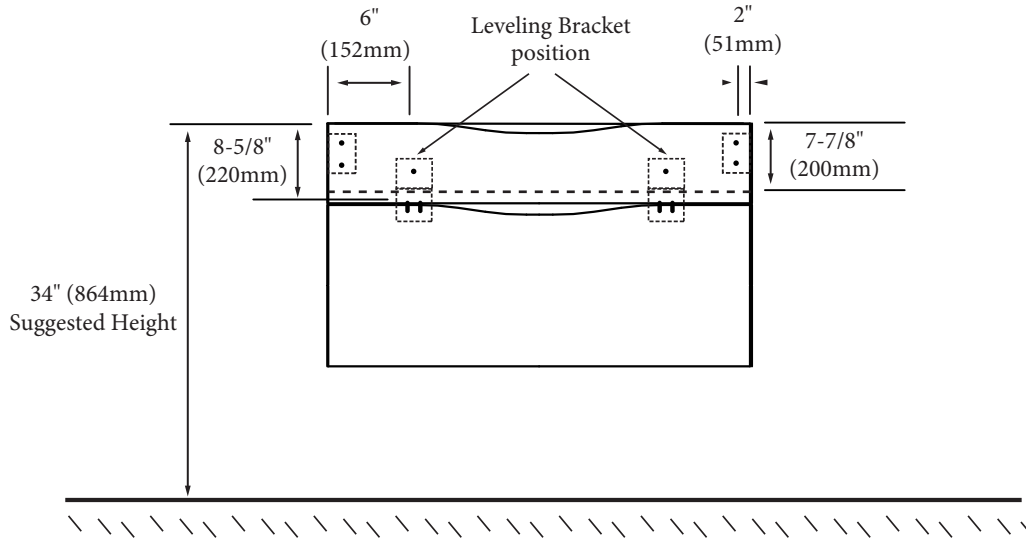

Bolano - 48" Single Bowl

Specification & Installation Guide

Features

- Wall hung 48" vanity : 24-3/8"(620mm)H x 18"(458mm)D x 47-5/8" (1210mm)W
- Furniture grade plywood layered with solid wood veneer and protected with several coats of polyurethane (No particle board or MDF used).
- Matching finish inside out
- Two fully adjustable drawers with full-extension soft-close European hardware.
- Bottom drawer includes adjustable tempered glass dividers

Package Dimensions

52" x 22" x 27"

Weight

123 lbs. / 55.91 kgs

SIDE VIEW

Bolano - 48" Single Bowl

Specification & Installation Guide

TOP VIEW

BACK VIEW

Bolano - 48" Single Bowl

Specification & Installation Guide

FRONT VIEW

TYPICAL INSTALLATION

The typical dimensions shown will result in vanity cabinet height of 34" (864mm). Depending on the countertop selected, the total height will vary from 35-1/4" (895mm) to 36-1/2" (927mm). For above-counter vessels with typical heights between 4" and 6", it is suggested to lower the cabinet to 31" (785mm). If alternate heights are desired, adjust the rough-in and backing material heights using the dimensions provided.