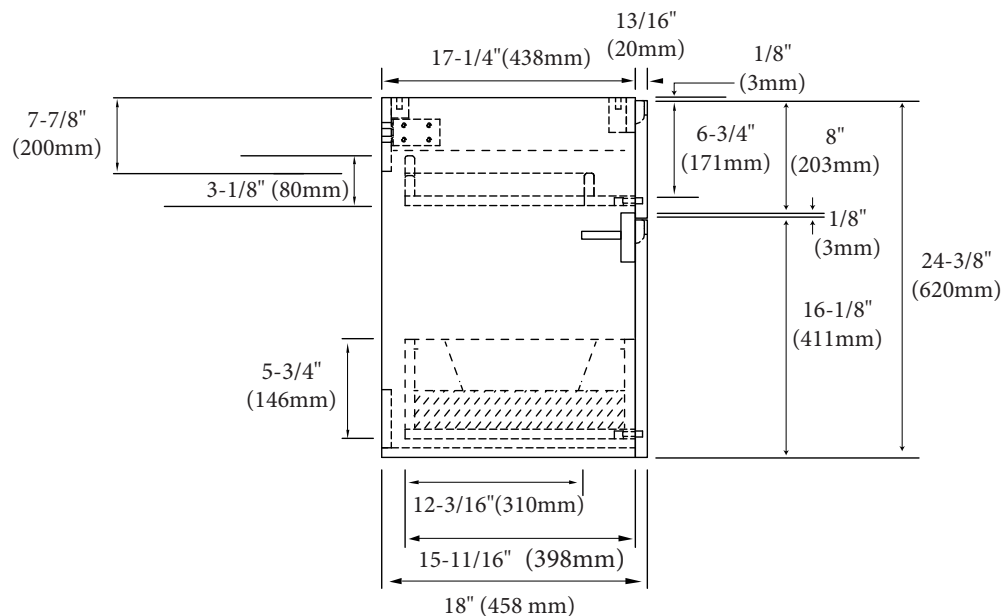

Bolano - 48" Single Bowl

Specification & Installation Guide

Features

- Wall hung 48" vanity : 24-3/8"(620mm)H x 18"(458mm)D x 47-5/8" (1210mm)W
- Furniture grade plywood layered with solid wood veneer and protected with several coats of polyurethane (No particle board or MDF used).
- Matching finish inside out
- Two fully adjustable drawers with full-extension soft-close European hardware.
- Bottom drawer includes adjustable tempered glass dividers

Package Dimensions

52" x 22" x 27"

Weight

123 lbs. / 55.91 kgs

SIDE VIEW

Bolano - 48" Single Bowl

Specification & Installation Guide

TOP VIEW

BACK VIEW

Bolano - 48" Single Bowl

Specification & Installation Guide

FRONT VIEW

TYPICAL INSTALLATION

The typical dimensions shown will result in vanity cabinet height of 34" (864mm). Depending on the countertop selected, the total height will vary from 35-1/4" (895mm) to 36-1/2" (927mm). For above-counter vessels with typical heights between 4" and 6", it is suggested to lower the cabinet to 31" (785mm). If alternate heights are desired, adjust the rough-in and backing material heights using the dimensions provided.