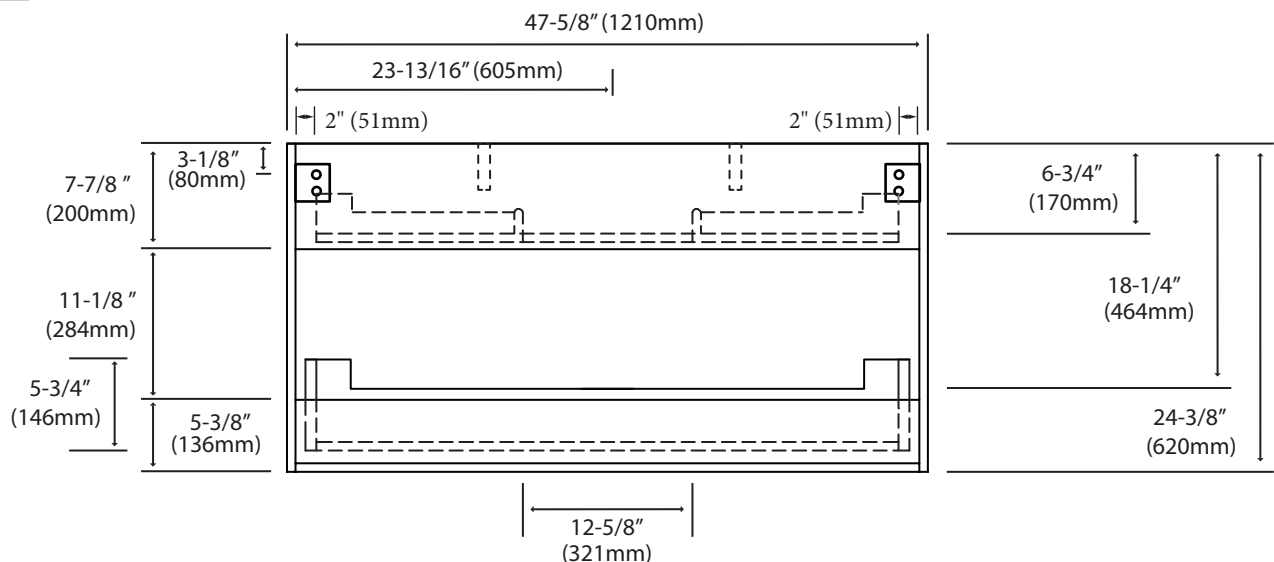

Bolano - 48" Single Bowl

Specification & Installation Guide

Features

- Wall hung 48" vanity : 24-3/8"(620mm)H x 18"(458mm)D x 47-5/8" (1210mm)W
- Furniture grade plywood layered with solid wood veneer and protected with several coats of polyurethane (No particle board or MDF used).
- Matching finish inside out
- Two fully adjustable drawers with full-extension soft-close European hardware.
- Bottom drawer includes adjustable tempered glass dividers

Package Dimensions

52" x 22" x 27"

Weight

123 lbs. / 55.91 kgs

SIDE VIEW

Bolano - 48" Single Bowl

Specification & Installation Guide

TOP VIEW

BACK VIEW

Bolano - 48" Single Bowl

Specification & Installation Guide

FRONT VIEW

TYPICAL INSTALLATION

The typical dimensions shown will result in vanity cabinet height of 34" (864mm). Depending on the countertop selected, the total height will vary from 35-1/4" (895mm) to 36-1/2" (927mm). For above-counter vessels with typical heights between 4" and 6", it is suggested to lower the cabinet to 31" (785mm). If alternate heights are desired, adjust the rough-in and backing material heights using the dimensions provided.