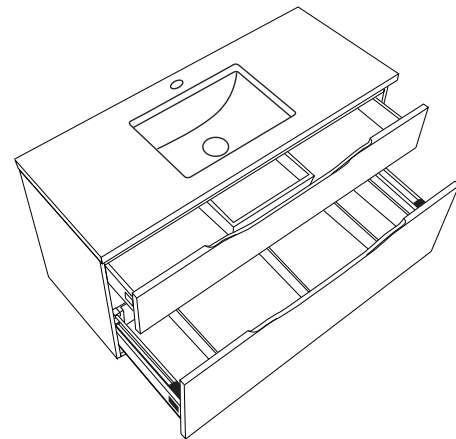

Bolano - 48" Single Bowl

Specification & Installation Guide

Features

- Wall hung 48" vanity : 24-3/8"(620mm)H x 18"(458mm)D x 47-5/8" (1210mm)W
- Furniture grade plywood layered with solid wood veneer and protected with several coats of polyurethane (No particle board or MDF used).
- Matching finish inside out
- Two fully adjustable drawers with full-extension soft-close European hardware.
- Bottom drawer includes adjustable tempered glass dividers

Package Dimensions

52" x 22" x 27"

Weight

123 lbs. / 55.91 kgs

SIDE VIEW

Bolano - 48" Single Bowl

Specification & Installation Guide

TOP VIEW

BACK VIEW

Bolano - 48" Single Bowl

Specification & Installation Guide

FRONT VIEW

TYPICAL INSTALLATION

The typical dimensions shown will result in vanity cabinet height of 34" (864mm). Depending on the countertop selected, the total height will vary from 35-1/4" (895mm) to 36-1/2" (927mm). For above-counter vessels with typical heights between 4" and 6", it is suggested to lower the cabinet to 31" (785mm). If alternate heights are desired, adjust the rough-in and backing material heights using the dimensions provided.