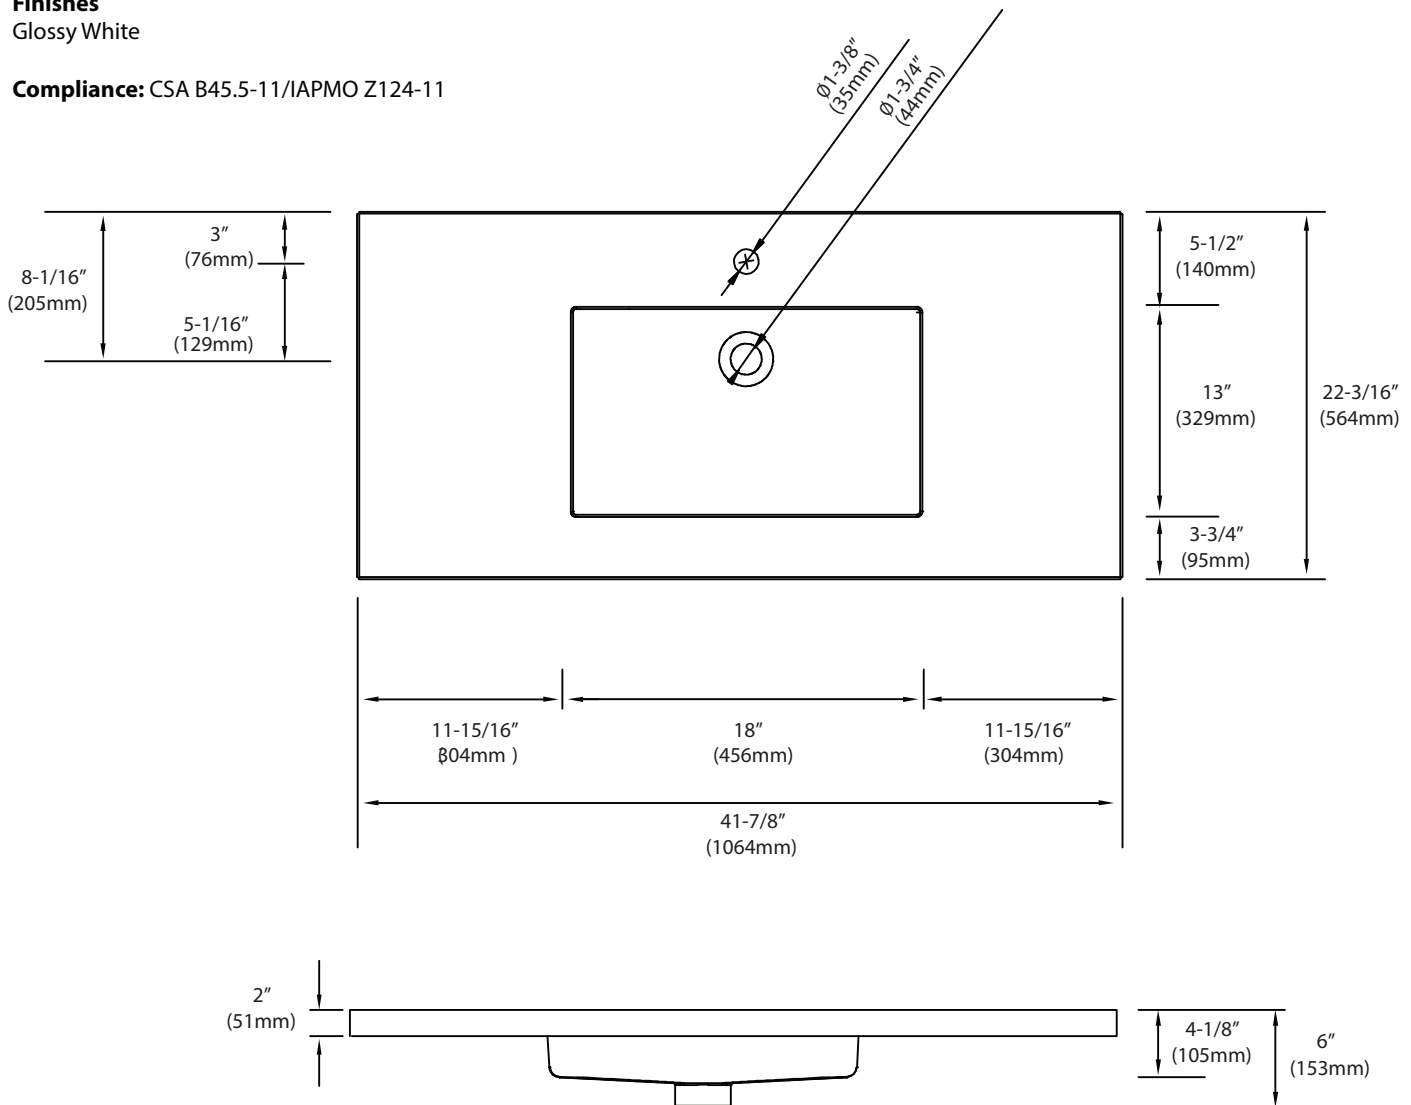

X-Stone Top/Basin - 42"

Specification & Installation Guide

Features

- X-Stone countertop and basin
- Size: 41-7/8"(1064mm)L x 22-3/16"(564mm)W x 2"(51mm)H
- Material: Solid Surface
- Overflow: Yes
- 4" backsplash & sidesplash: Optional
- Single faucet: XTU2220-42-110-WH (as shown)
- 8" widespread: XTU2220-42-130-WH
- No faucet hole: XTU2220-42-100-WH
- Packaging Dimensions: 45" x 25" x 8-1/2"
- Gross Weight: 50lbs. / 23kgs.

Finishes

Glossy White

Compliance: CSA B45.5-11/IAPMO Z124-11

For clarification, please contact Madeli Customer Care at (800)-819-6988 or (305)-718-8817 Ext. 1

All dimensions are approximate and subject to standard tolerance. Specifications subject to change without prior notice.