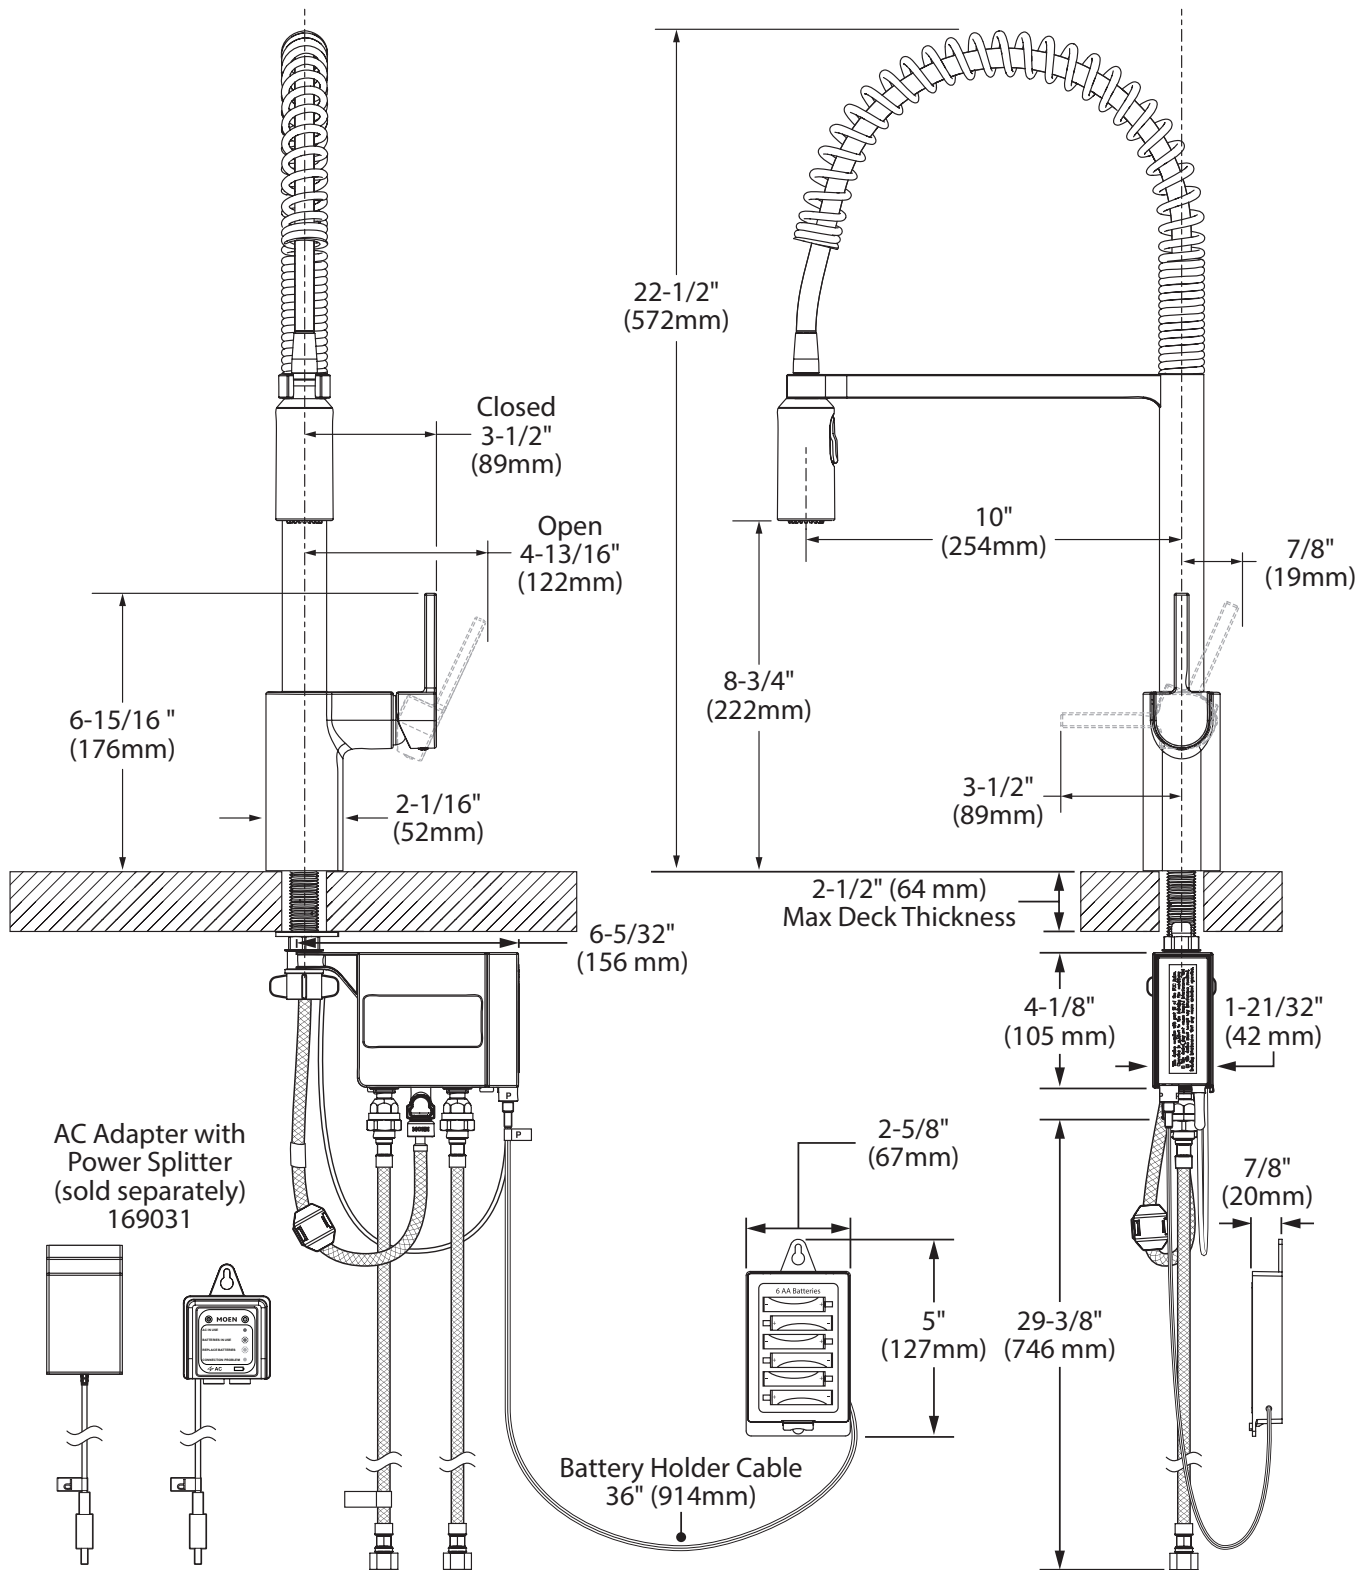

## STANDARDS

- Third party certified to ASME A112.18.1/CSA B125.1 and all applicable requirements referenced therein including NSF 61/9 & 372
- Meets Georgia SB370 requirements
- Complies with California Proposition 65 and with the Federal Safe Drinking Water Act
- The backflow protection system in the device consists of two independently operating check valves, a primary and a secondary which prevent backflow
- ADA ♿ for lever handle

Visit [www.moen.com/support](http://www.moen.com/support) for complete details and limitations

**Align™**  
**Single Handle Pre-Rinse Spring**  
**Pulldown Kitchen Faucet**

**Models:** 5923EW series

**NOTE:** this faucet is designed to be installed through 1 hole, 1-1/2" (38mm) min. dia. (optional 3-hole escutcheon 141002 available)

See page 2 for dimensions

## CRITICAL DIMENSIONS

(DO NOT SCALE)