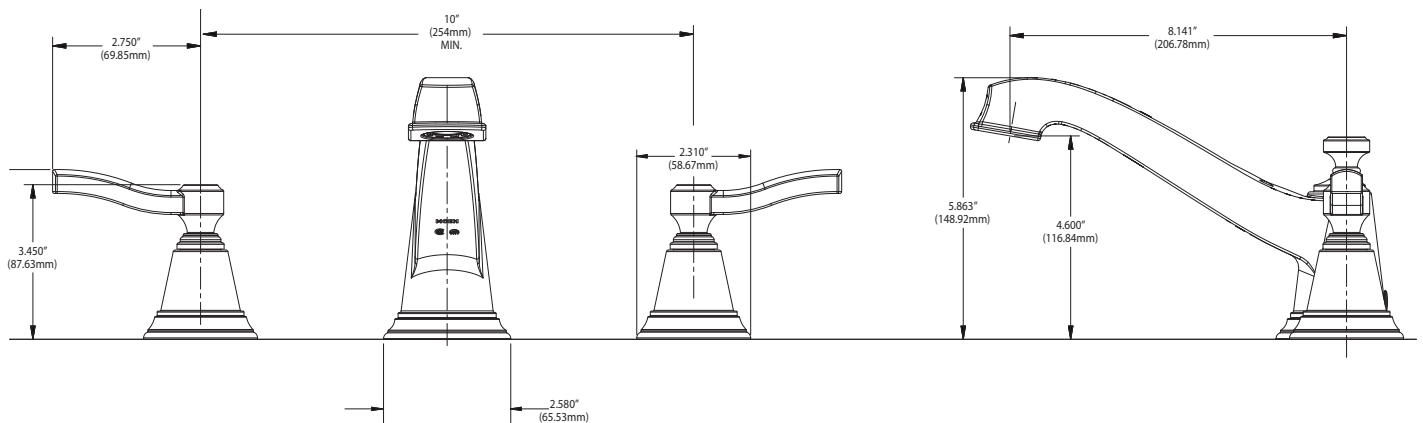

Buy it for looks. Buy it for life.®

Specifications

DESCRIPTION

- Metal construction with various finishes identified by suffix

OPERATION

- Lever style handles
- Rotate hot side handle counterclockwise to open (clockwise to close) and the cold side handle clockwise to open and (counterclockwise to close)

ROTHBURY™
Two-Handle Roman Tub Faucet Trim

Models: TS923 series

Valves: 4792, 4793, 4794, 4796, 4797, 4798

CRITICAL DIMENSIONS

(DO NOT SCALE)