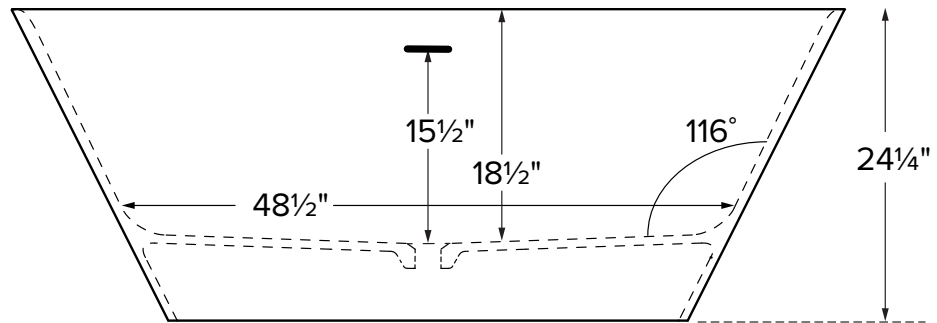

ELECTRICAL COMPONENTS & SPECIFICATIONS		
Required Electrical Service - 110 Volt		
Hydrotherapy Package	Components Included	GFCI
Air Massage	heated blower	1-15 amp
Electrical requirements may change with the addition of optional therapy components. See specific option details or installation information. CSA Certified C/US; B45.5/IAPMO ANSI Z124.1 and ANSI 112.19.7		

ORDERING AND INSTALLATION

- Before ordering or installing, please consider future access to equipment.
- Integrated overflow with toe tap drain included.
- Air baths require job site preparations for remote mounting the blower and required check valve. Check valve must be installed higher than the rim of the tub.
- Waterproof remote control included. Keypad is shipped loose and may be mounted nearby.
- Faucet valves cannot be installed on this tub model.

See the Installation & Operation Manual for more details.
MTI's Customer Service: Monday-Friday 8am-6pm EST
800-783-8827 or service@mtibaths.com

• Before discarding tub packaging, check for accessories that may be packaged inside.
• All product measurements are ±1/2".
• Specifications and configurations are subject to change without notice.
• Measurements herein supersede all others published prior to publication date below.