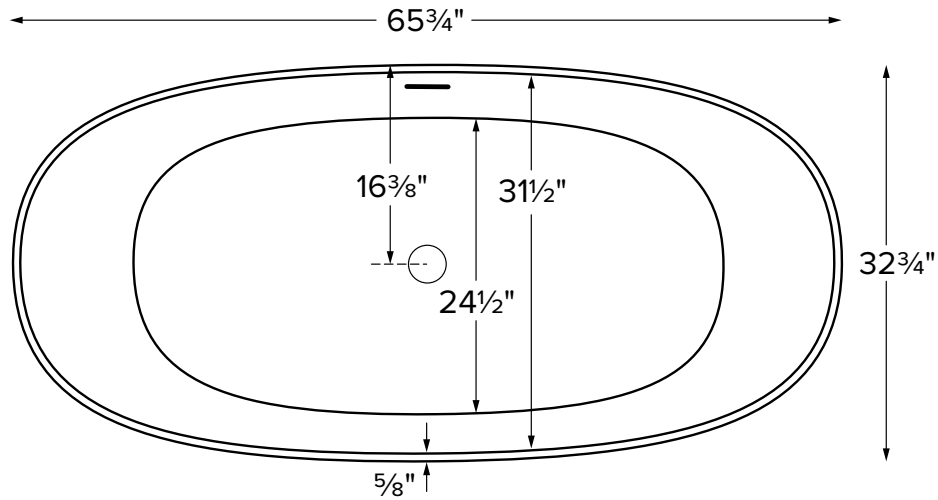

Islita

Features an integrated overflow

MODEL 407
65.75" x 32.75" x 24.25"
FREESTANDING 77 gal to overflow
Mineral Composite
292 lbs / 132 kg soaker
Filling this tub to the maximum may require an above average size or dedicated water heater.

Inside view of tub