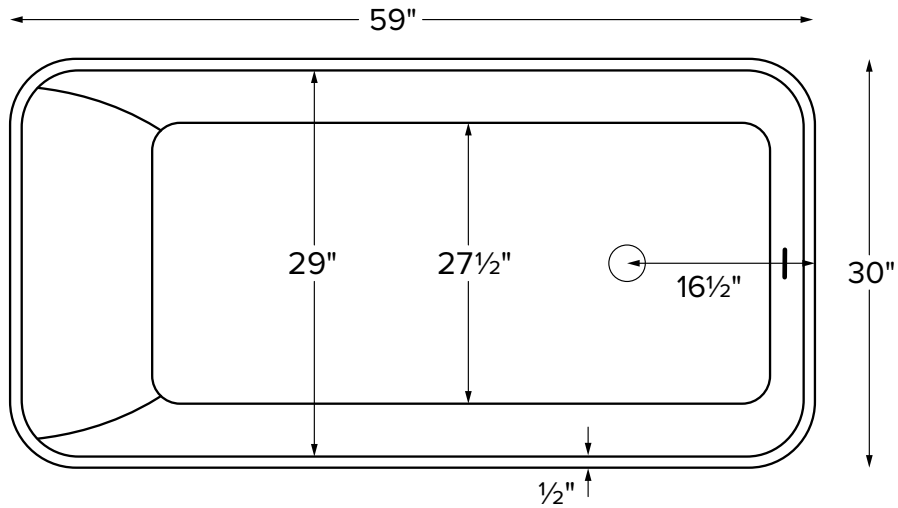

Almaza

Features an integrated overflow

MODEL 412
59" x 30" x 21"
FREESTANDING 81 gal to overflow
Mineral Composite
328 lbs / 149 kg soaker
Filling this tub to the maximum may require an above average size or dedicated water heater.

Drain Rough-In Measurement

ELECTRICAL COMPONENTS & SPECIFICATIONS		
Required Electrical Service - 110 Volt		
Hydrotherapy Package	Components Included	GFCI
Air Massage	heated blower	1-15 amp
Electrical requirements may change with the addition of optional therapy components. See specific option details or installation information. CSA Certified C/US; B45.5/IAPMO ANSI Z124.1 and ANSI 112.19.7		

• Before discarding tub packaging, check for accessories that may be packaged inside.
 • All product measurements are ±1/2".
 • Specifications and configurations are subject to change without notice.
 • Measurements herein supersede all others published prior to publication date below.

Inside view of tub