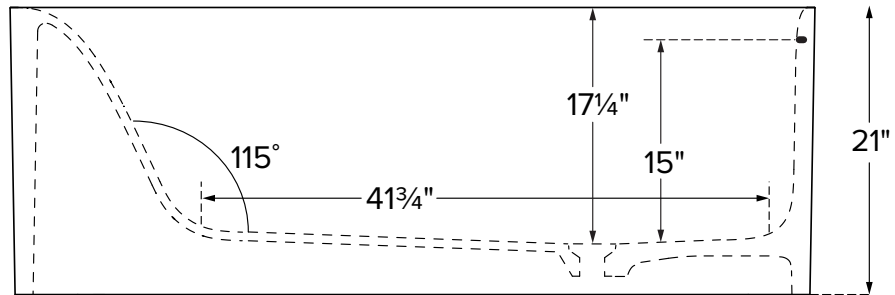

ELECTRICAL COMPONENTS & SPECIFICATIONS		
Required Electrical Service - 110 Volt		
Hydrotherapy Package	Components Included	GFCI
Air Massage	heated blower	1-15 amp
Electrical requirements may change with the addition of optional therapy components. See specific option details or installation information. CSA Certified C/US; B45.5/IAPMO ANSI Z124.1 and ANSI 112.19.7		

See the Installation & Operation Manual for more details.
MTI's Customer Service: Monday-Friday 8am-6pm EST
800-783-8827 or service@mtibaths.com

ORDERING AND INSTALLATION

- Before ordering or installing, please consider future access to equipment.
- Integrated overflow with toe tap drain included.
- Air baths require job site preparations for remote mounting the blower and required check valve. Check valve must be installed higher than the rim of the tub.
- Waterproof remote control included. Keypad is shipped loose and may be mounted nearby.
- Faucet valves cannot be installed on this tub model.

• Before discarding tub packaging, check for accessories that may be packaged inside.
• All product measurements are ±1/2".
• Specifications and configurations are subject to change without notice.
• Measurements herein supersede all others published prior to publication date below.