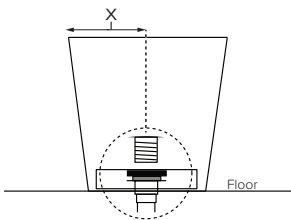

ELECTRICAL COMPONENTS & SPECIFICATIONS		
Required Electrical Service - 110 Volt		
Hydrotherapy Package	Components Included	GFCI
Air Massage	heated blower	1-15 amp
Electrical requirements may change with the addition of optional therapy components. See specific option details or installation information. CSA Certified C/US; B45.5/IAPMO ANSI Z124.1 and ANSI 112.19.7		

See the Installation & Operation Manual for more details.
MTI's Customer Service: Monday-Friday 8am-6pm EST
800-783-8827 or service@mtibaths.com

ORDERING AND INSTALLATION

- Before ordering or installing, please consider future access to equipment.
- Integrated overflow with toe tap drain included.
- Air baths require job site preparations for remote mounting the blower and required check valve. Check valve must be installed higher than the rim of the tub.
- Waterproof remote control included. Keypad is shipped loose and may be mounted nearby.
- Faucet valves cannot be installed on this tub model.

• Before discarding tub packaging, check for accessories that may be packaged inside.
• All product measurements are ±1/2".
• Specifications and configurations are subject to change without notice.
• Measurements herein supersede all others published prior to publication date below.