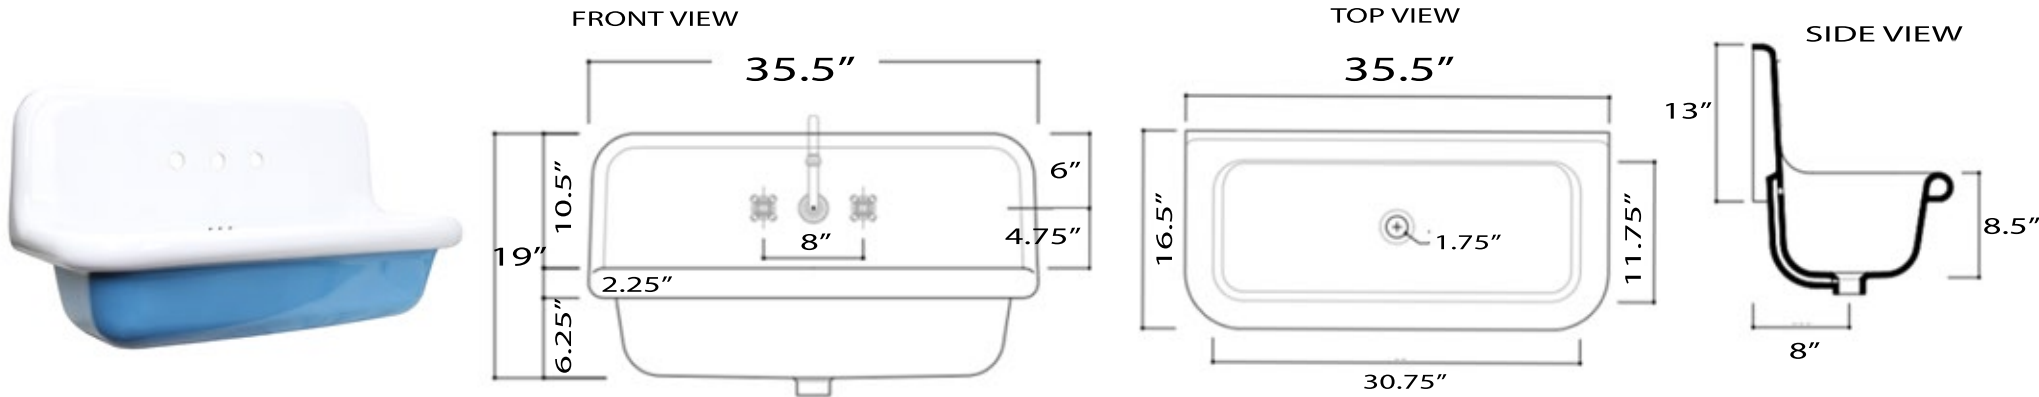

Victorian Collection
Fireclay Bathroom Wallmount Sink

MODEL:
NS-VC36-BLUW

Overall Dimensions	Interior Bowl	Faucet Spread	Exterior Bowl Height	Drain Dimensions
35.5" x 19" x 16.5"	30.75" x 11.75" x 8"	8"	8.5"	1.75"

FEATURES

- Genuine Italian Fireclay
- Nominal Dimensions - Actual may vary by 1/4"
- Wall-mount installation
- Porcelain enamel glaze
- Drain is not included with sink (1.75" standard)
- Has Overflow
- Faucet is not included
- Do not clean with abrasive cleansers or pads
- Limited Warranty for manufacturer defects