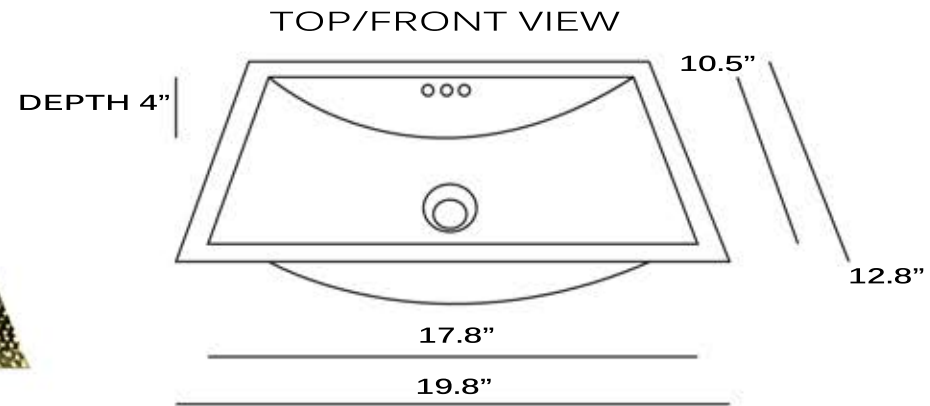

Brightwork Home Collection

Premium Nickel / Brass Plated Undermount Bathroom Sink

MODEL:

TRB-OF / TRN-OF

(Brass)

(Nickel)

Overall Dimensions	Interior Bowl	Bowl Depth	Drain Size	Overflow
19.8" x 12.8"	17.8" x 10.5"	4"	1.5"	Yes

FEATURES

- Premium Nickel / Brass Plated bathroom sink
- 4" Bowl Depth
- Solid Brass Construction
- Limited Manufacturers Warranty
- Special Care & Maintenance Required

**** Nominal Dimensions - Actual May Vary by up to .25"**