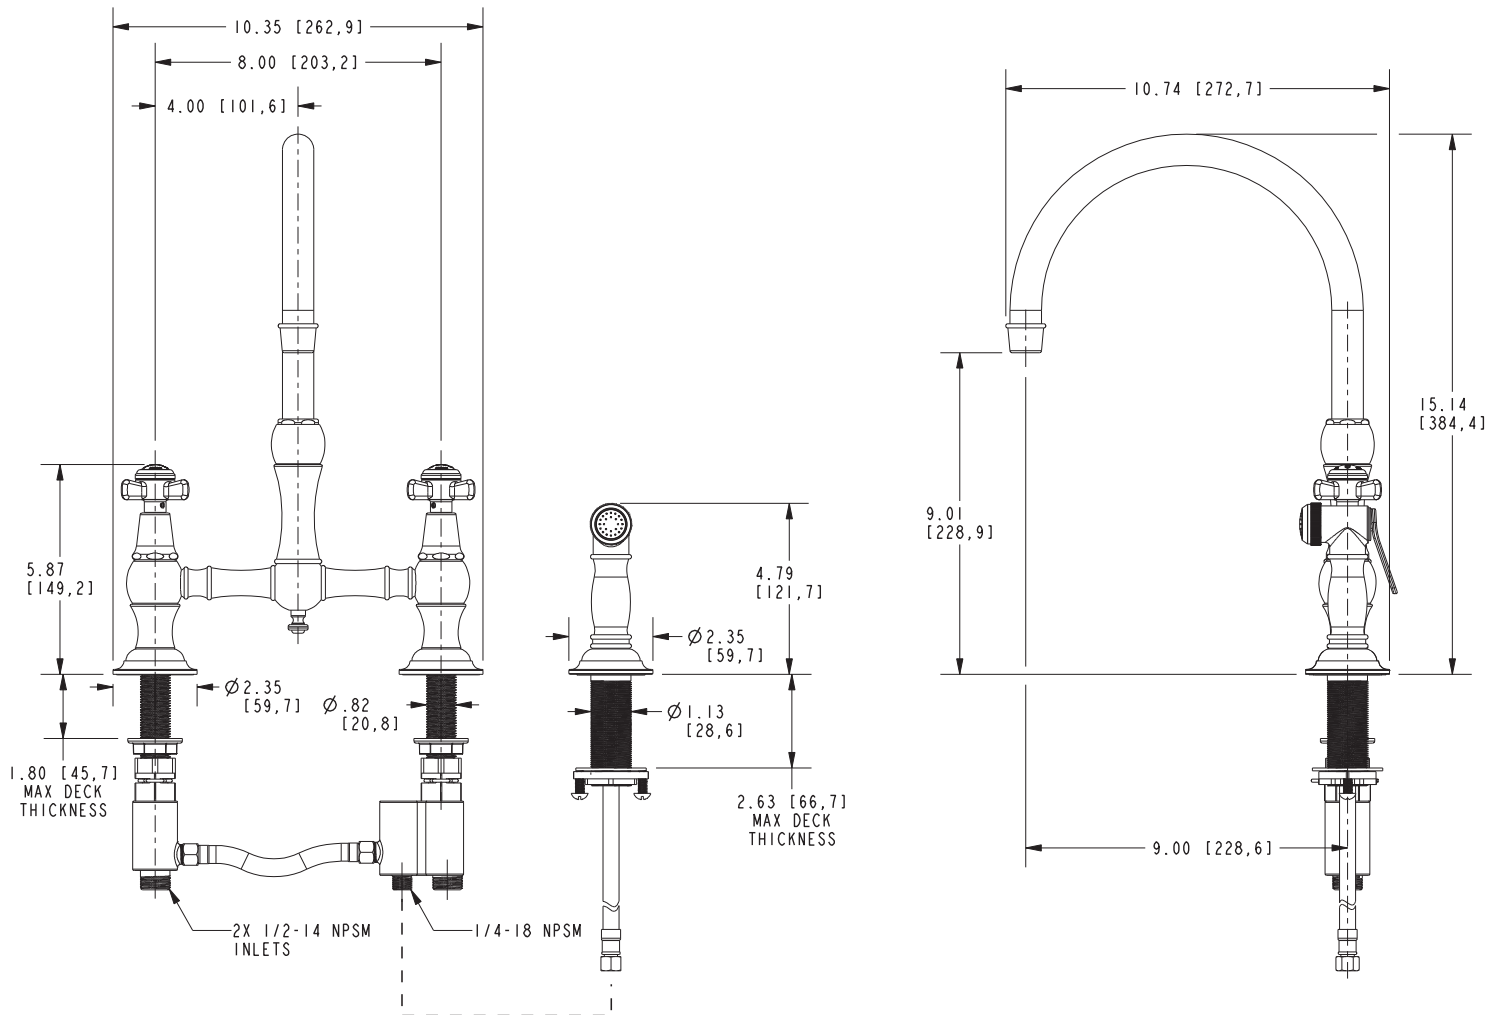

FAIRFIELD

Features

- Solid brass construction
- Bridge-style brass valve bodies
- Quarter-turn washerless ceramic disc valve cartridges
- Swivel spout assembly
- Solid brass pull-out sidespray assembly
- 9.01" (22.8 cm) spout height at outlet
- 9.00" (22.8 cm) spout reach (c-c)
- For 8.00" (20.3 cm) centers
- ADA Complaint (Handles Only)
- 1.8 GPM (6.8 LPM) Max

Bridge Style Kitchen Faucet with Sidespray

9456

Codes / Standards Compliance

Meets or exceeds the following at date of manufacture:

- ASME A112.18.1/CSA B125.1
- IAMPO/cUPC
- NSF/ANSI 61, SECTION 9
- NSF/ANSI 372
- IPC
- ADA & ICC/ANSI A117.1 (Handle Only)
- Energy Policy Act of 1992
- California Energy Commission
- ASME A112.18.3 (Back Flow)
- All applicable US Federal and State material regulations

Product Specification Add "Color / Finish" suffix to Model number, below.

The Bridge Style Kitchen Faucet shall be made of solid brass construction. Faucet shall incorporate a swivel spout assembly with integral side-spray diverter assembly and feature bridge-style brass valve bodies with quarter-turn washerless ceramic disc valve cartridges. Faucet shall have a 1.8 gallons (6.8 liters) per minute maximum flow rate. Product shall be for 8.00" (20.3 cm) centers. Product shall incorporate a 9.01" (22.8 cm) spout height at outlet and a 9.00" (22.8 cm) spout reach (c-c). Faucet shall incorporate traditional cross handles. Bridge-Style Kitchen Faucet with Sidespray shall be Newport Brass Model 9456/_____.

9456

PRODUCT DIMENSIONS *(Units are in inches)*

Fairfield Bridge Style Kitchen Faucet 9456