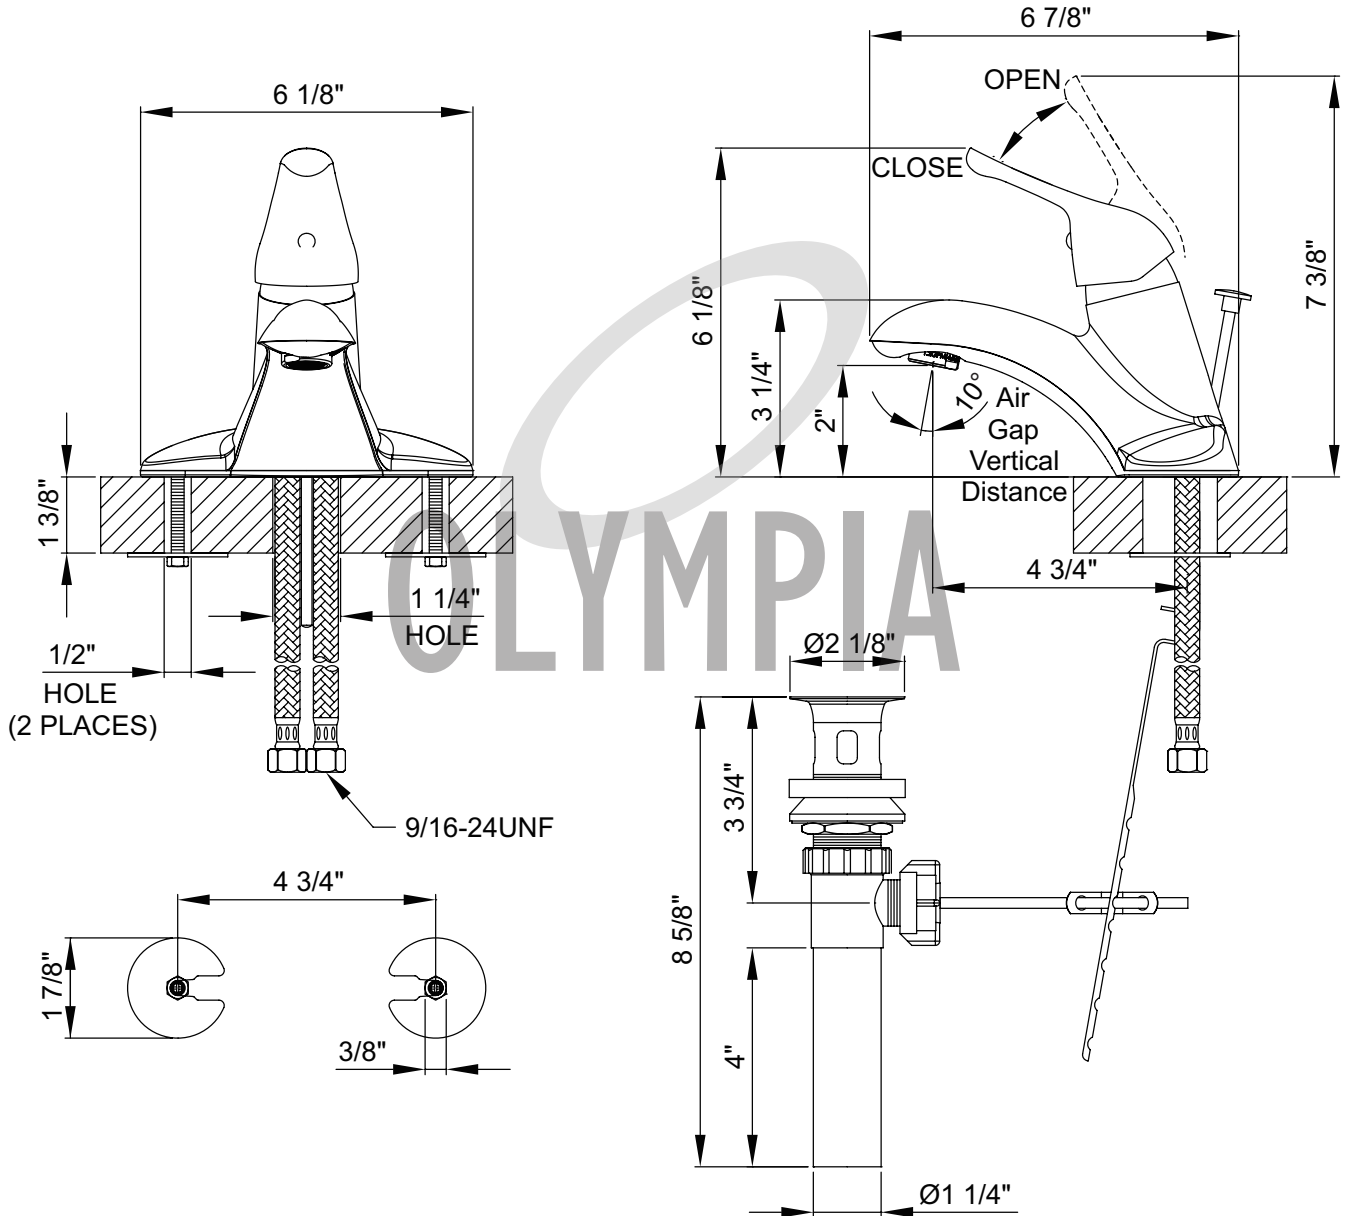

Olympia Faucets
VALUE FOR BUILDERS

L-6260BH
Elite Series

Single Handle Lavatory Faucet

- Metal Lever Handle
- 4-3/4" Reach, 2" From Deck to Aerator
- Stainless Steel Ball Operation
- 3-Hole 4" Installation
- 50/50 Pop-Up Drain Assembly
- Easy-Install 18" Flex Supply Lines With 3/8" Connections
- With 1.2 GPM Flow Rate
- Builder Tract Pack

Code and Standards

*For other finishes and flow rates offered, please visit our website, email an inquiry to sales@pioneerind.com or contact our sales at 800-338-9468

50/50 Pop-Up Drain