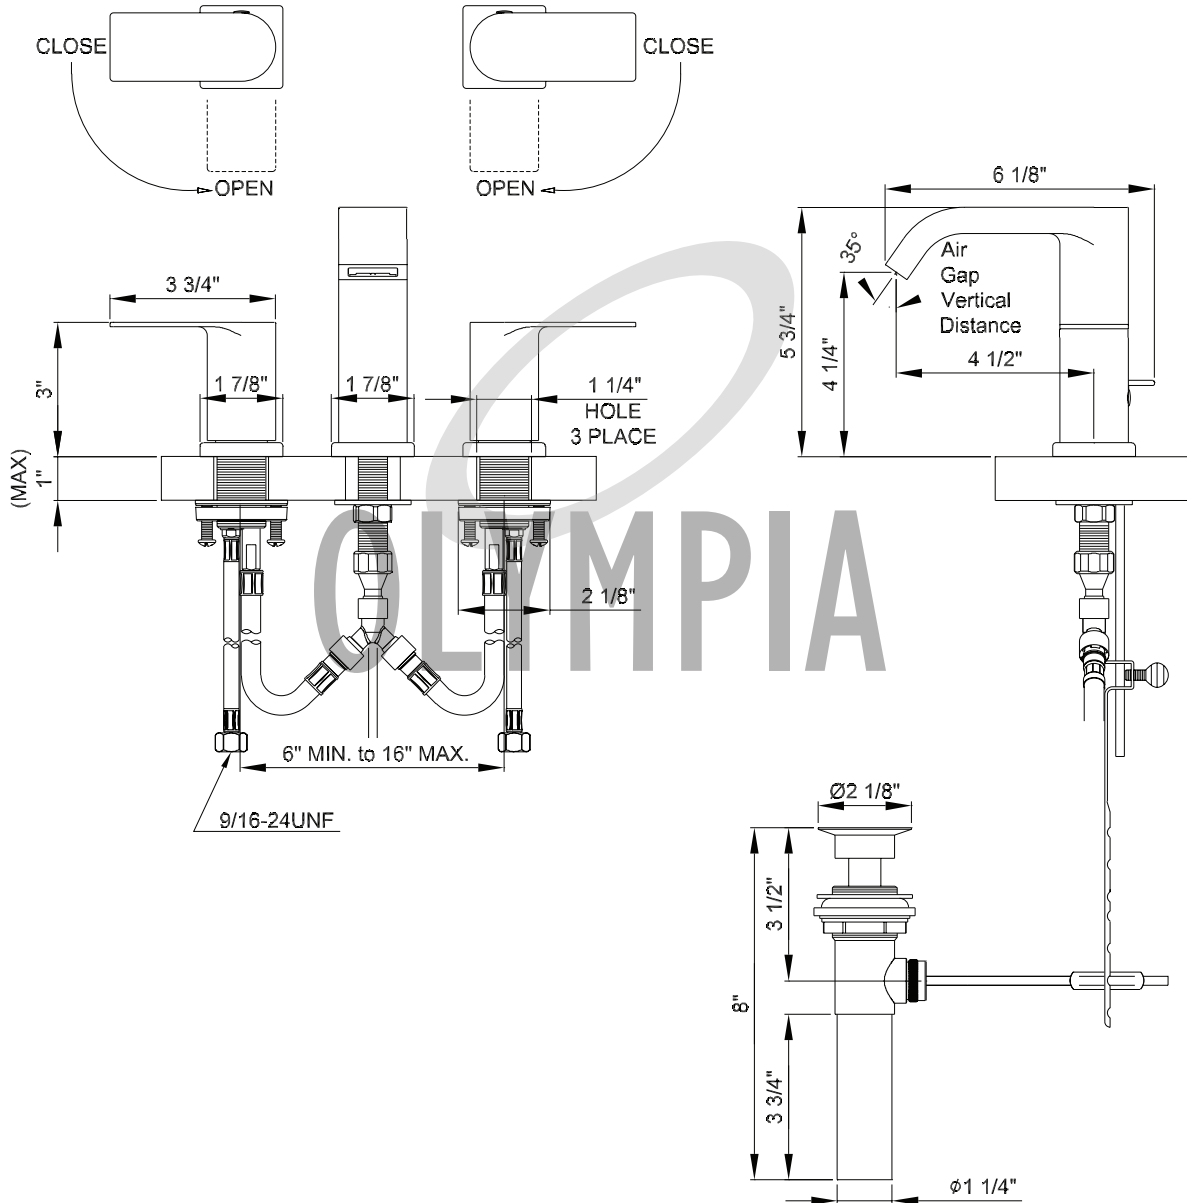

Olympia Faucets
VALUE FOR BUILDERS

L-7492
i4 Series

Two Handle Lavatory Widespread Faucet

- Lever Handles
- 90 Degree Spout
- 4-1/2" Reach, 4-3/16" From Deck to Aerator
- Ceramic Disc Cartridges
- 3-Hole 4" to 16" Installation
- Brass Pop-Up Drain Assembly
- With 1.2 GPM Flow Rate
- Easy-install mounting nut

Code and Standards

- ADA: Compliance to ICC/ANSI A117.1 (Lever Handle Only)

*For other finishes and flow rates offered, please visit our website, email an inquiry to sales@pioneerind.com or contact our sales at 800-338-9468

Brass Pop-Up Drain