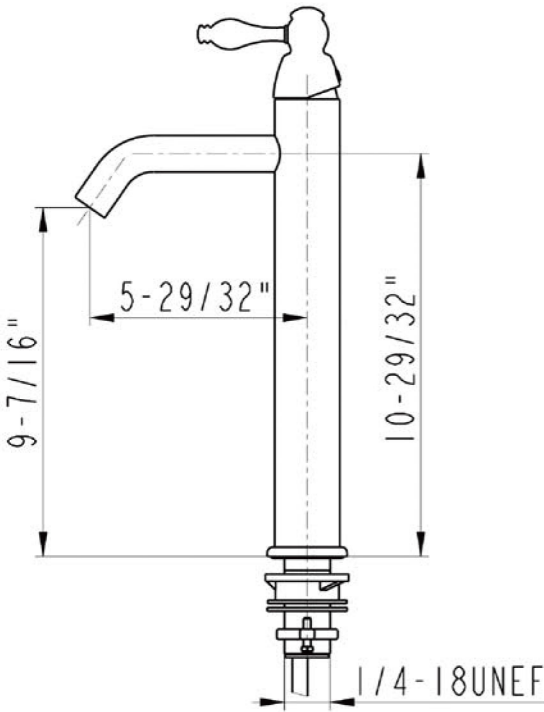

BY PREMIER COPPER PRODUCTS

PRODUCT SPECIFICATIONS

B-VF01ORB