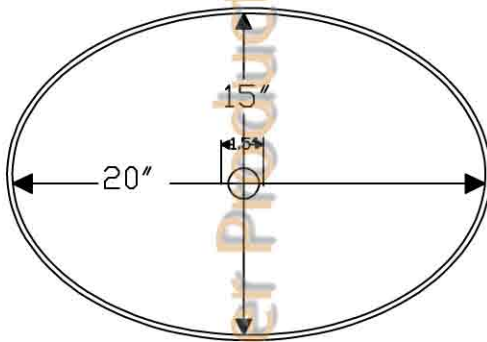

Premier Copper Products

ITEM # PVOVAL20 OVAL HAND FORGED OLD WORLD COPPER VESSEL SINK

CODE/STANDARD COMPLIANCE

* IAPMO/cUPC LISTED

OUTER DIMENSIONS: 20"X15"X5"

DRAIN SIZE: 1.5"

FINISH: OIL RUBBED BRONZE

IMPORTANT: THIS PRODUCT IS HAND CRAFTED AND SMALL VARIANCES MAY OCCUR. DIMENSIONS MAY VARY UP TO 1/4". DO NOT MAKE ANY INSTALLATION CUTS UNTIL YOU RECEIVE YOUR SINK.