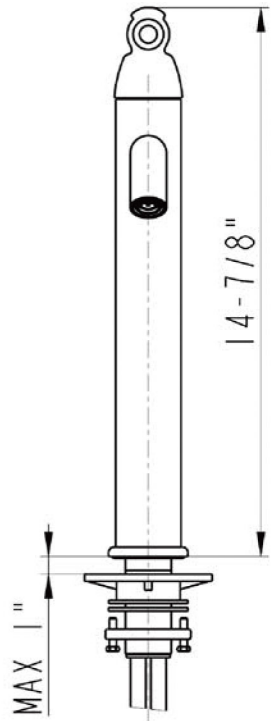

Premier Copper Products

ITEM # PVOVAL20 OVAL HAND FORGED OLD WORLD COPPER VESSEL SINK

CODE/STANDARD COMPLIANCE

* IAPMO/cUPC LISTED

OUTER DIMENSIONS: 20"X15"X5"

DRAIN SIZE: 1.5"

FINISH: OIL RUBBED BRONZE

IMPORTANT: THIS PRODUCT IS HAND CRAFTED AND SMALL VARIANCES MAY OCCUR. DIMENSIONS MAY VARY UP TO 1/4". DO NOT MAKE ANY INSTALLATION CUTS UNTIL YOU RECEIVE YOUR SINK.

BY PREMIER COPPER PRODUCTS

B-VF01ORB

Traditional Vessel Filler Faucet

FEATURES:

- All Brass Material
- Ceramic Cartridges
- Max Flow Rate: 2.2GPM(8.3LPM) @ 60PSI
- 100% Factory Tested
- Brass Pop-up Available

BY PREMIER COPPER PRODUCTS

PRODUCT SPECIFICATIONS

B-VF01ORB

TRU[™] Faucets

BY PREMIER COPPER PRODUCTS

B-VF01ORB

EXPLODED PARTS VIEW

BY PREMIER COPPER PRODUCTS

B-VF01ORB

PARTS LISTING

| | | |
|-----|----------|------------------------------|
| 15 | 2090165 | HEXAGONAL MOUNTING SCREW |
| 14 | 2120081 | MOUNTING NUT |
| 13 | 2180126 | WASHER |
| 12 | 2030022 | CONNECTER |
| 11 | 2050167 | WASHER |
| 10 | 2160081 | BASE |
| 9 | 2050093 | O-RING |
| 8 | 2160310 | SEAL-RING |
| 7 | 2700072 | SPOUT |
| 6 | 2860148 | STAINLESS STEEL FLEXBLE HOSE |
| 5 | 2130629 | BODY ASSEMBLY |
| 4 | 2710044 | 35 CARTRIDGE |
| 3 | 2110810 | RETAINER NUT |
| 2 | 2110176 | CANOPY |
| 1 | 2750125 | HANDLE |
| NO. | Part NO. | Part Name |