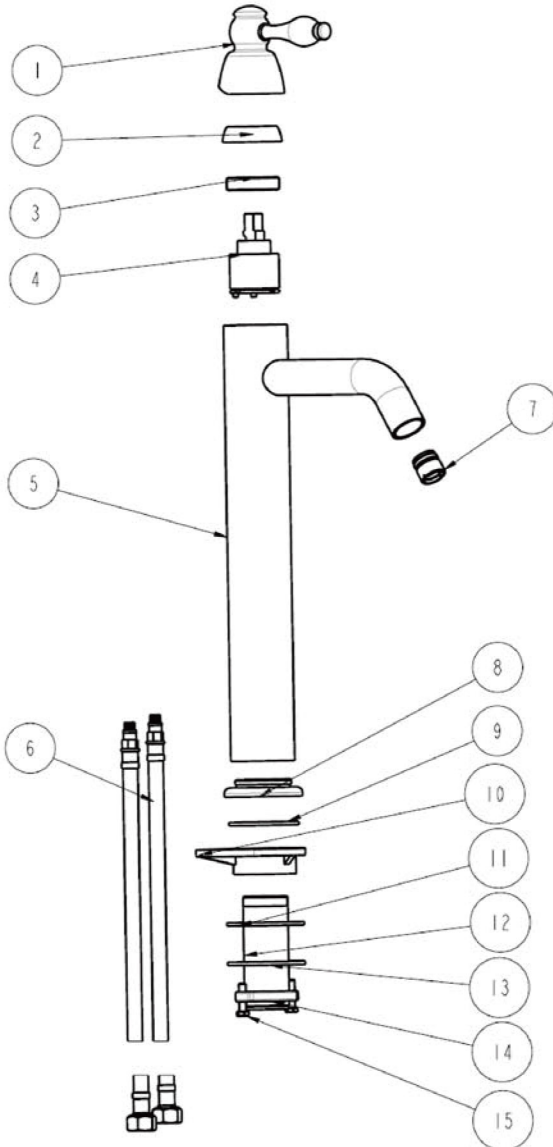

Premier Copper Products

ITEM # PVOVAL20 OVAL HAND FORGED OLD WORLD COPPER VESSEL SINK

CODE/STANDARD COMPLIANCE

* IAPMO/cUPC LISTED

OUTER DIMENSIONS: 20"X15"X5"

DRAIN SIZE: 1.5"

FINISH: OIL RUBBED BRONZE

IMPORTANT: THIS PRODUCT IS HAND CRAFTED AND SMALL VARIANCES MAY OCCUR. DIMENSIONS MAY VARY UP TO 1/4". DO NOT MAKE ANY INSTALLATION CUTS UNTIL YOU RECEIVE YOUR SINK.

BY PREMIER COPPER PRODUCTS

B-VF01ORB

Traditional Vessel Filler Faucet

FEATURES:

- All Brass Material
- Ceramic Cartridges
- Max Flow Rate: 2.2GPM(8.3LPM) @ 60PSI
- 100% Factory Tested
- Brass Pop-up Available

BY PREMIER COPPER PRODUCTS

PRODUCT SPECIFICATIONS

B-VF01ORB

TRU[™] Faucets

BY PREMIER COPPER PRODUCTS

B-VF01ORB

EXPLODED PARTS VIEW

BY PREMIER COPPER PRODUCTS

B-VF01ORB

PARTS LISTING

| | | |
|-----|----------|------------------------------|
| 15 | 2090165 | HEXAGONAL MOUNTING SCREW |
| 14 | 2120081 | MOUNTING NUT |
| 13 | 2180126 | WASHER |
| 12 | 2030022 | CONNECTER |
| 11 | 2050167 | WASHER |
| 10 | 2160081 | BASE |
| 9 | 2050093 | O-RING |
| 8 | 2160310 | SEAL-RING |
| 7 | 2700072 | SPOUT |
| 6 | 2860148 | STAINLESS STEEL FLEXBLE HOSE |
| 5 | 2130629 | BODY ASSEMBLY |
| 4 | 2710044 | 35 CARTRIDGE |
| 3 | 2110810 | RETAINER NUT |
| 2 | 2110176 | CANOPY |
| 1 | 2750125 | HANDLE |
| NO. | Part NO. | Part Name |