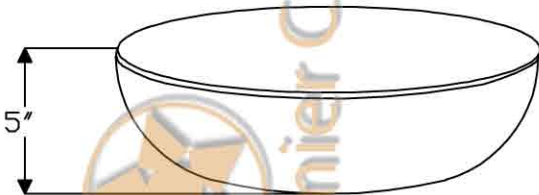

Premier Copper Products

ITEM # PVOVAL20 OVAL HAND FORGED OLD WORLD COPPER VESSEL SINK

CODE/STANDARD COMPLIANCE

* IAPMO/cUPC LISTED

OUTER DIMENSIONS: 20"X15"X5"

DRAIN SIZE: 1.5"

FINISH: OIL RUBBED BRONZE

IMPORTANT: THIS PRODUCT IS HAND CRAFTED AND SMALL VARIANCES MAY OCCUR. DIMENSIONS MAY VARY UP TO 1/4". DO NOT MAKE ANY INSTALLATION CUTS UNTIL YOU RECEIVE YOUR SINK.

BY PREMIER COPPER PRODUCTS

B-VF01ORB

Traditional Vessel Filler Faucet

FEATURES:

- All Brass Material
- Ceramic Cartridges
- Max Flow Rate: 2.2GPM(8.3LPM) @ 60PSI
- 100% Factory Tested
- Brass Pop-up Available