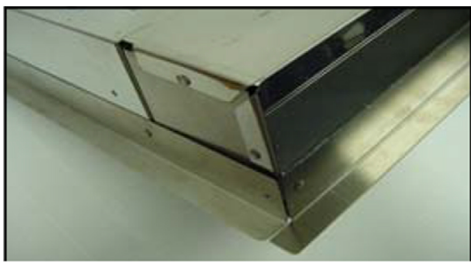

PREMIER
COPPER PRODUCTS

MODEL NUMBER: HV-EURO38-C2036BP1-TW

- Description: Hand Hammered Copper Wall Mounted Euro Range Hood 1250 CFM Stainless Steel Insert
- Insert Model Number: C2036BP1-TW
- Insert Description: 1250 CFM, 1.5 -4.6 Sones, Variable Controls, Twin Centrifugal Blowers, Aluminum Mesh Filters
- Insert Duct: **Two** 7" Round Vent Opening
- Insert Lighting: Front Panel 50 Watt Halogen Spots (PAR 20), *Bulbs Not Included / Lights Located on Front Panel*
- Filter: Aluminum Mesh Filter
- Insert Finish: Stainless Steel

Page 2 of 2

Powered Liner Specifications

3/4" Flange for perfect fit.