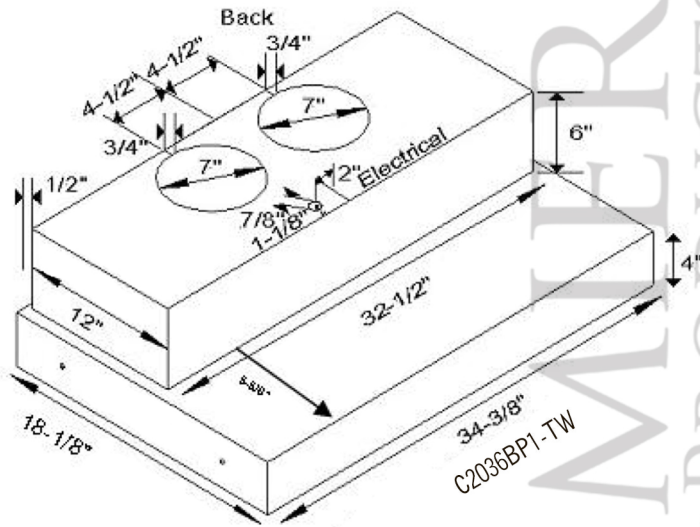

**MODEL NUMBER: HV-EURO38-C2036BP1-TW**

- \* Description: Hand Hammered Copper Wall-Mounted Euro Range Hood with 1250 CFM Stainless Steel Insert.
- \* Outer Dimensions: 38" X 24" X 36"
- \* Top Dimensions: 22" X 12"
- \* Bottom Dimensions: 38" X 24"
- \* Skirt Height: 6"
- \* Finish: Oil Rubbed Bronze

- \* Description: Hand Hammered Copper Wall Mounted Euro Range Hood 1250 CFM Stainless Steel Insert
- \* Insert Model Number: C2036BP1-TW
- \* Insert Description: 1250 CFM, 1.5 -4.6 Sones, Variable Controls, Twin Centrifugal Blowers, Aluminum Mesh Filters
- \* Insert Duct: **Two** 7" Round Vent Opening
- \* Insert Lighting: Front Panel 50 Watt Halogen Spots (PAR 20), *Bulbs Not Included / Lights Located on Front Panel*
- \* Filter: Aluminum Mesh Filter
- \* Insert Finish: Stainless Steel

Page 2 of 2

**Powered Liner Specifications**

3/4" Flange for perfect fit.

SEVEN YEAR, IN HOME, LIMITED WARRANTY ON INSERT, THE BEST IN THE INDUSTRY!

Please visit [ImperialHoods.com](http://ImperialHoods.com) to view the details on their warranty

All dimensions on inserts are (+/-) 1/8" and are subject to change. Drawings are not to scale.