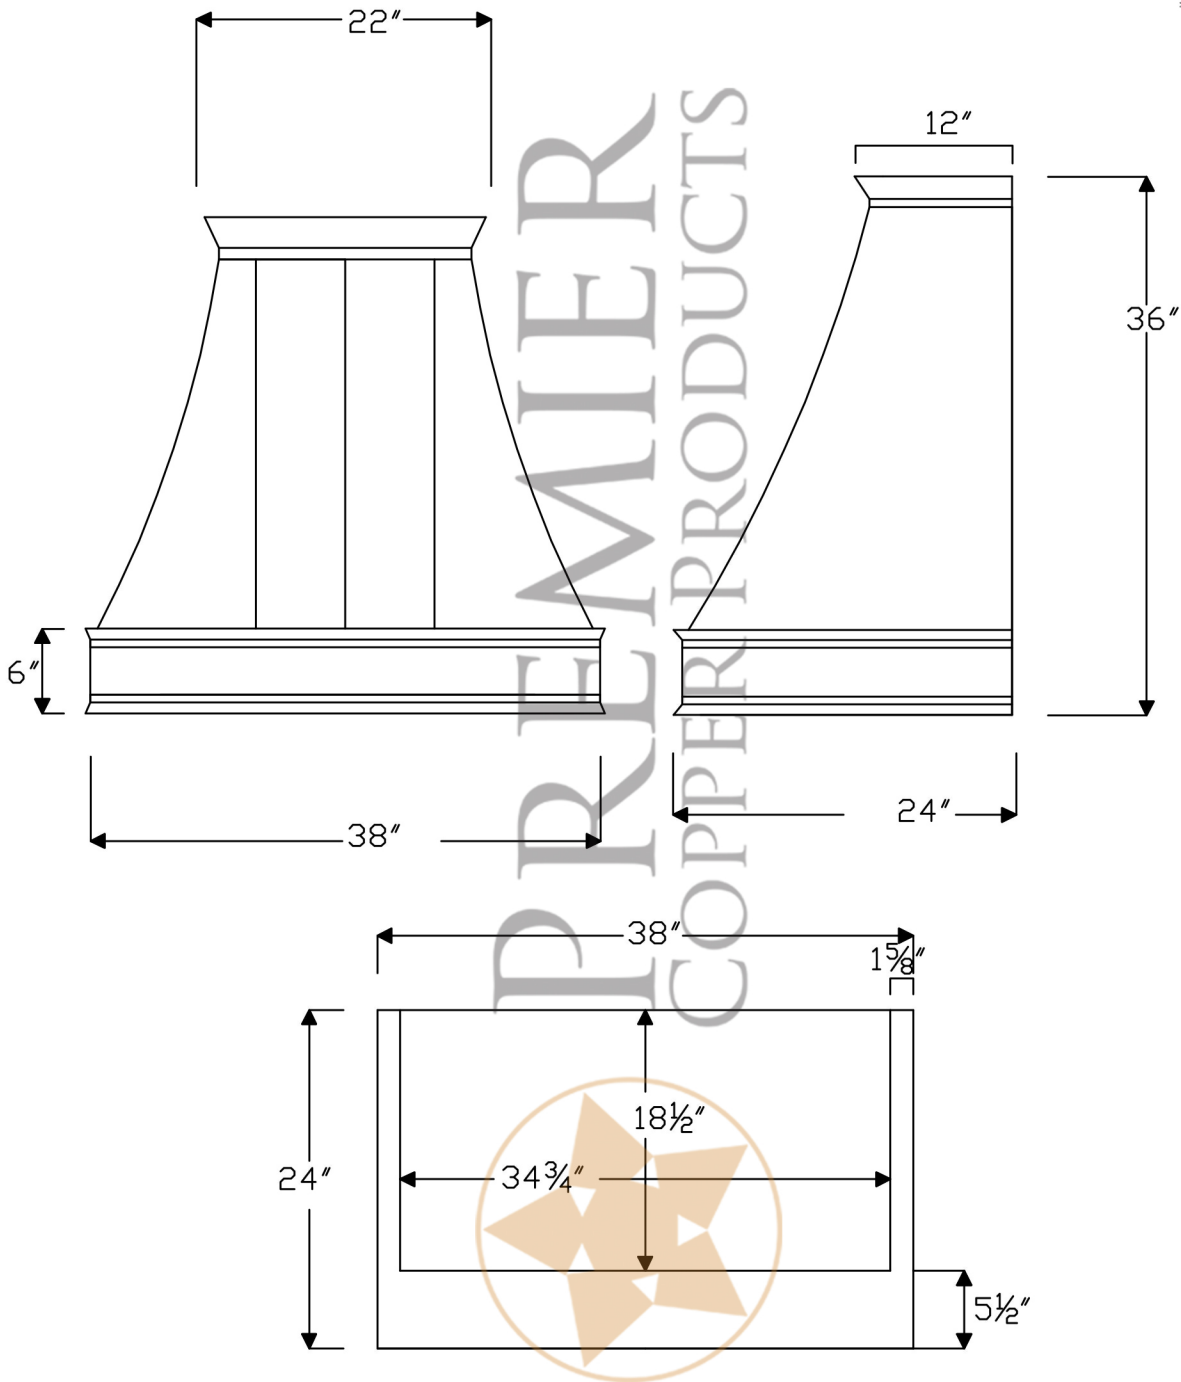

**MODEL NUMBER: HV-EURO38-C2036BP1-TW**

- \* Description: Hand Hammered Copper Wall-Mounted Euro Range Hood with 1250 CFM Stainless Steel Insert.
- \* Outer Dimensions: 38" X 24" X 36"
- \* Top Dimensions: 22" X 12"
- \* Bottom Dimensions: 38" X 24"
- \* Skirt Height: 6"
- \* Finish: Oil Rubbed Bronze

\* ORB: Oil Rubbed Bronze

THIS PRODUCTS IS HAND CRAFTED, SMALL VARIANCES IN COLOR AND SIZE MAY OCCUR.  
DO NOT MAKE ANY INSTALLATION CUTS UNTIL YOU RECEIVE YOUR ITEM(S).

PREMIER  
COPPER PRODUCTS

**MODEL NUMBER: HV-EURO38-C2036BP1-TW**

- \* Description: Hand Hammered Copper Wall Mounted Euro Range Hood 1250 CFM Stainless Steel Insert
- \* Insert Model Number: C2036BP1-TW
- \* Insert Description: 1250 CFM, 1.5 -4.6 Sones, Variable Controls, Twin Centrifugal Blowers, Aluminum Mesh Filters
- \* Insert Duct: **Two** 7" Round Vent Opening
- \* Insert Lighting: Front Panel 50 Watt Halogen Spots (PAR 20), *Bulbs Not Included / Lights Located on Front Panel*
- \* Filter: Aluminum Mesh Filter
- \* Insert Finish: Stainless Steel

All dimensions on inserts are (+/-) 1/8" and are subject to change. Drawings are not to scale.