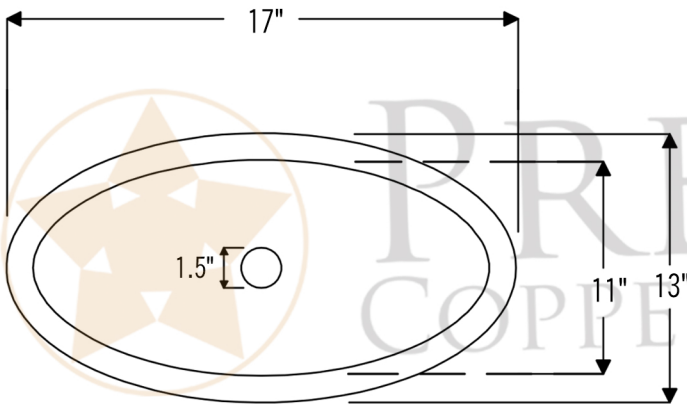

PREMIER
COPPER PRODUCTS

MODEL NUMBER: L017REN

- * Description: 17" Oval Self Rimming Hammered Copper Sink in Nickel
- * Outer Dimension: 17" x 13" x 5"
- * Inner Dimension: 15" x 11" x 5"
- * Rim: 1" Rolled Rim
- * Drain Opening: 1.5"
- * Finish: Nickel