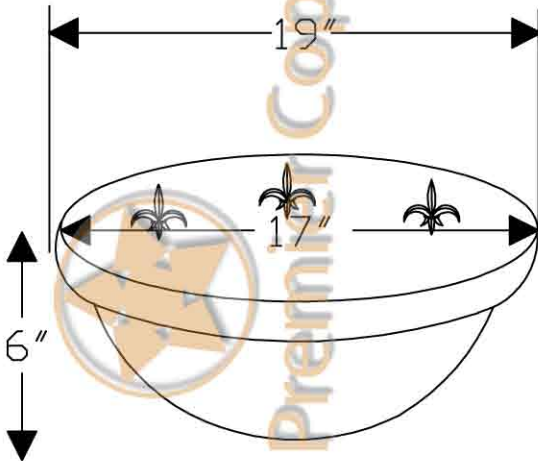

Premier Copper Products

CODE/STANDARD COMPLIANCE

* IAPMO/cUPC LISTED

ITEM # L019RFLDB OVAL FLEUR DE LIS ROLLED RIM

OUTER DIMENSIONS: 19"X14"X6"

INNER DIMENSIONS: 17"X12"X6"

DRAIN SIZE: 1.5"

IMPORTANT: THIS PRODUCT IS HAND CRAFTED AND SMALL VARIANCES MAY OCCUR. DIMENSIONS MAY VARY UP TO 1/4". DO NOT MAKE ANY INSTALLATION CUTS UNTIL YOU RECEIVE YOUR SINK.