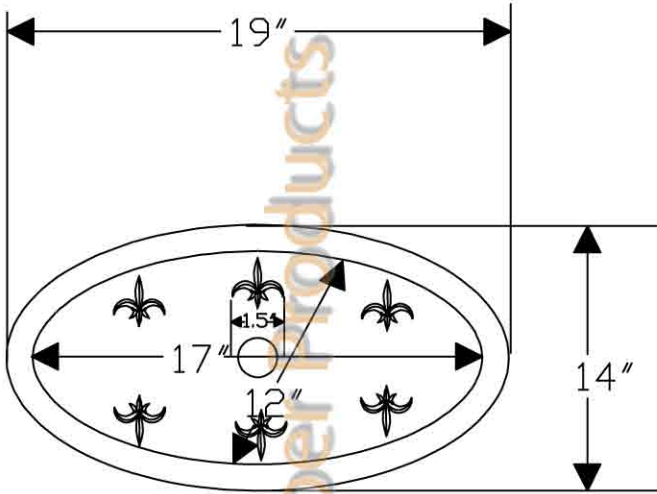

Premier Copper Products

CODE/STANDARD COMPLIANCE

* IAPMO/cUPC LISTED

ITEM # L019RFLDB OVAL FLEUR DE LIS ROLLED RIM

OUTER DIMENSIONS: 19"X14"X6"

INNER DIMENSIONS: 17"X12"X6"

DRAIN SIZE: 1.5"

IMPORTANT: THIS PRODUCT IS HAND CRAFTED AND SMALL VARIANCES MAY OCCUR. DIMENSIONS MAY VARY UP TO 1/4". DO NOT MAKE ANY INSTALLATION CUTS UNTIL YOU RECEIVE YOUR SINK.