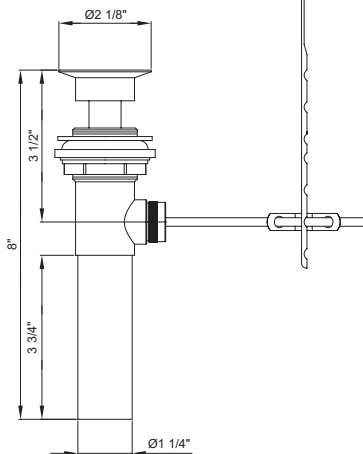

**PIONEER FAUCETS**  
STYLE THAT WORKS

**3MT160**  
**Motegi SERIES**

**Single Handle Lavatory Faucet**

- Metal Lever Handle
- Bent Nose Spout
- 5-5/8" Reach, 1-3/4" from Deck to Aerator
- Ceramic Disc Cartridge with Temperature Limit Cap
- 1-Hole Installation
- Brass Pop-Up Drain Assembly
- Easy-Install 18" Flex Supply Lines With 3/8" Connections
- With 1.2 GPM Flow Rate

Brass Pop-Up Drain