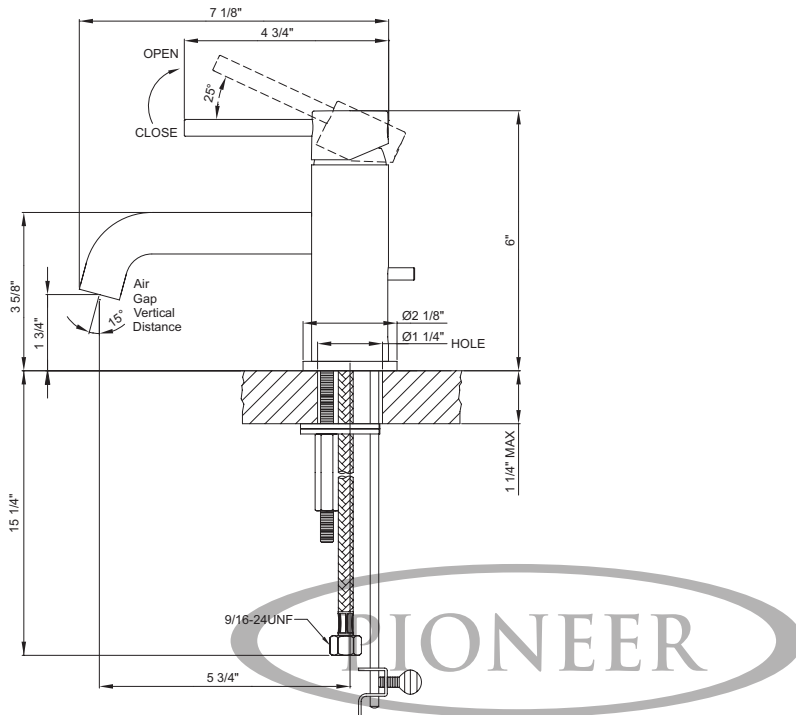

**PIONEER FAUCETS**  
STYLE THAT WORKS

**3MT160**  
**Motegi SERIES**

**Single Handle Lavatory Faucet**

- Metal Lever Handle
- Bent Nose Spout
- 5-5/8" Reach, 1-3/4" from Deck to Aerator
- Ceramic Disc Cartridge with Temperature Limit Cap
- 1-Hole Installation
- Brass Pop-Up Drain Assembly
- Easy-Install 18" Flex Supply Lines With 3/8" Connections
- With 1.2 GPM Flow Rate

Brass Pop-Up Drain