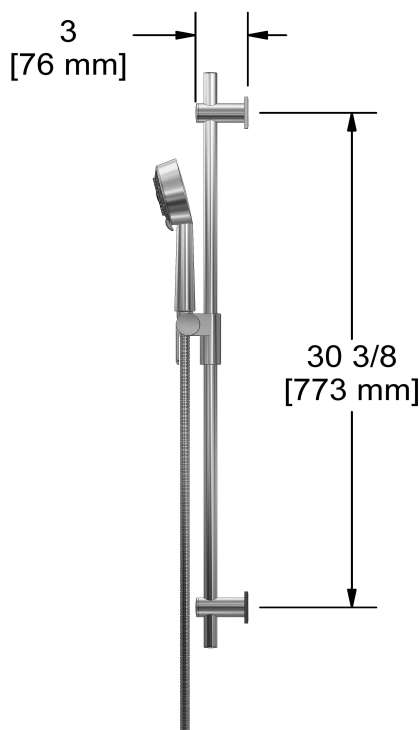

Sizes, models and finishes may differ from those presented.

Warranty

This **Riobel Inc.** product you have purchased carries a Limited Lifetime Warranty on the chrome, PVD finish, blacks and all working parts and is guaranteed from the initial purchase date against all manufacturing defects. All other finishes, including plastic components, are guaranteed for one year. All electric and/or electronic parts are covered by a 5-year limited warranty.

Customer Service

Ontario, West Canada : 888-287-5354 Quebec, Maritimes, United States : 866-473-8442