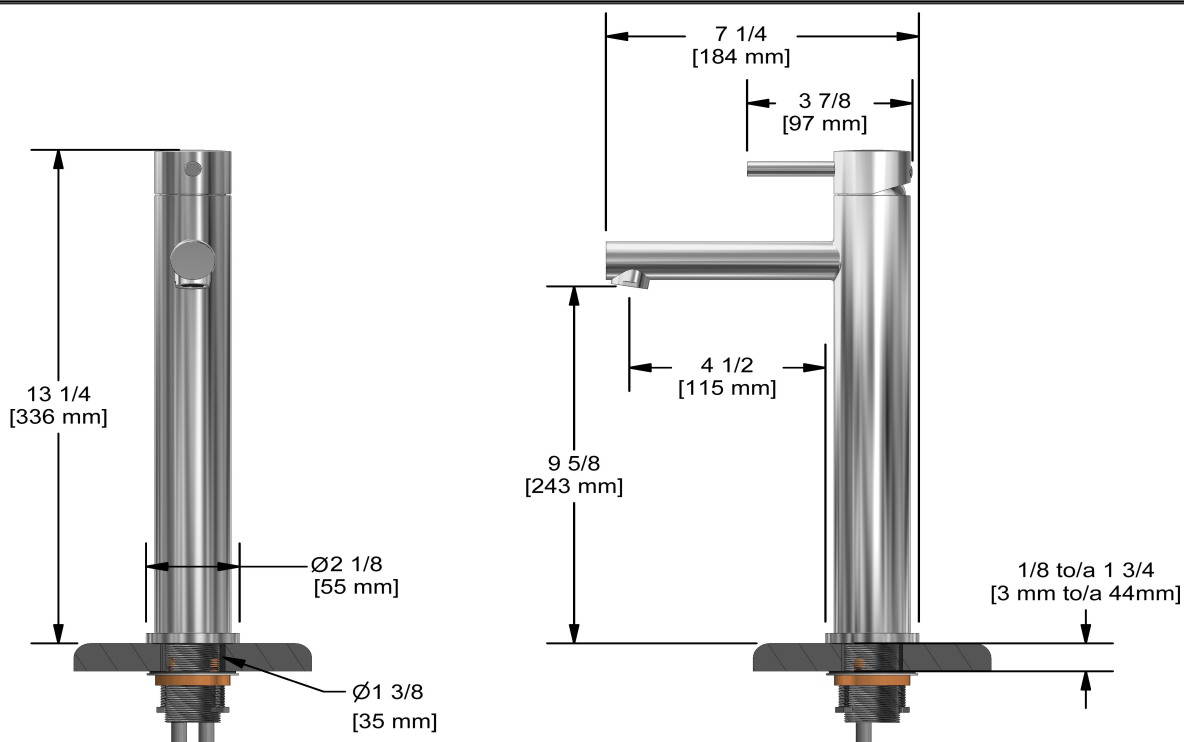

Sizes, models and finishes may differ from thoses presented.

Warranty

This **Riobel Inc.** product you have purchased carries a Limited Lifetime Warranty on the chrome, PVD finish, blacks and all working parts and is guaranteed from the initial purchase date against all manufacturing defects. All other finishes, including plastic components, are guaranteed for one year. All electric and/or electronic parts are covered by a 5-year limited warranty.

Customer Service

Ontario, West Canada : 888-287-5354 Quebec, Maritimes, United States : 866-473-8442