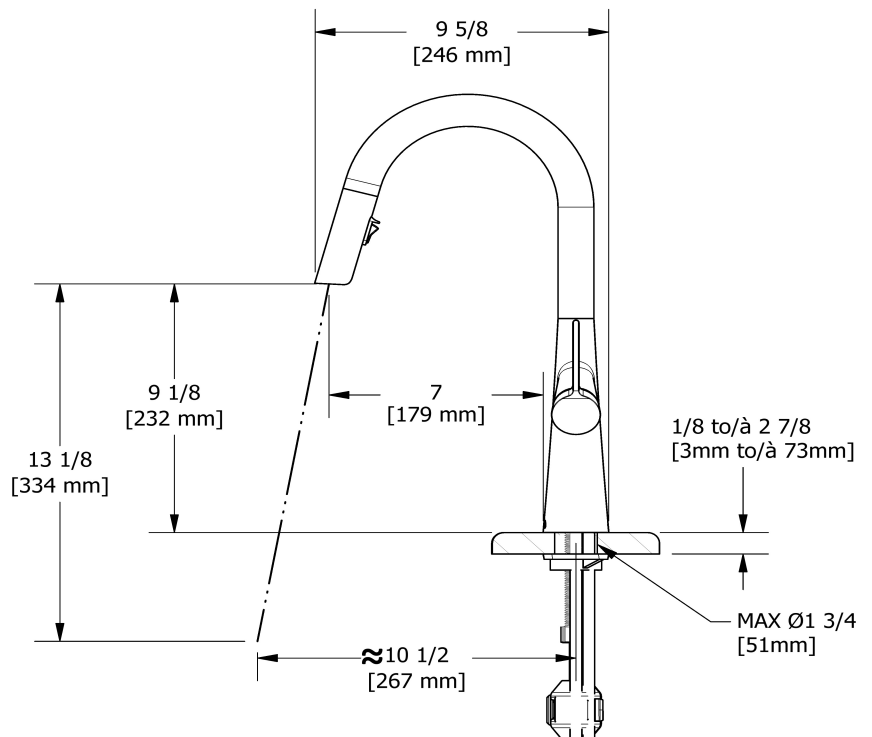

Certifications

- CSA B125.1
- NSF/ANSI standard 61 and 372
- ASME A112.18.1

Sizes, models and finishes may differ from those presented.

Warranty

This **Riobel Inc.** product you have purchased carries a Limited Lifetime Warranty on the chrome, PVD finish, blacks and all working parts and is guaranteed from the initial purchase date against all manufacturing defects. All other finishes, including plastic components, are guaranteed for one year. All electric and/or electronic parts are covered by a 5-year limited warranty.

Customer Service

Ontario, West Canada : 888-287-5354 Quebec, Maritimes, United States : 866-473-8442

2020.06.12