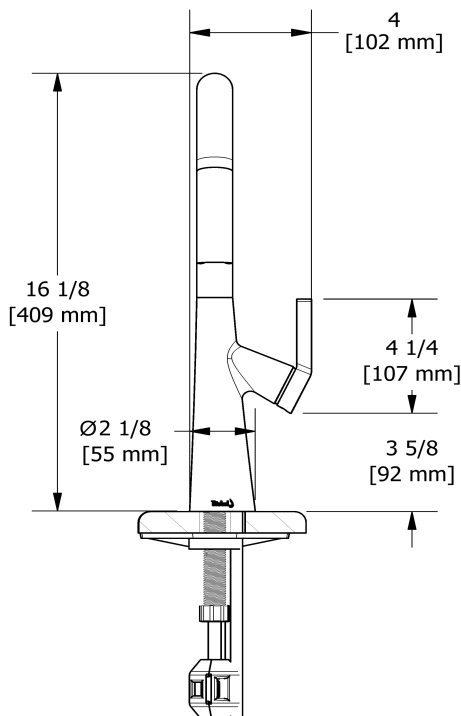

Certifications

- CSA B125.1
- NSF/ANSI standard 61 and 372
- ASME A112.18.1

Sizes, models and finishes may differ from those presented.

Warranty

This **Riobel Inc.** product you have purchased carries a Limited Lifetime Warranty on the chrome, PVD finish, blacks and all working parts and is guaranteed from the initial purchase date against all manufacturing defects. All other finishes, including plastic components, are guaranteed for one year. All electric and/or electronic parts are covered by a 5-year limited warranty.

Customer Service

Ontario, West Canada : 888-287-5354 Quebec, Maritimes, United States : 866-473-8442

2020.06.12