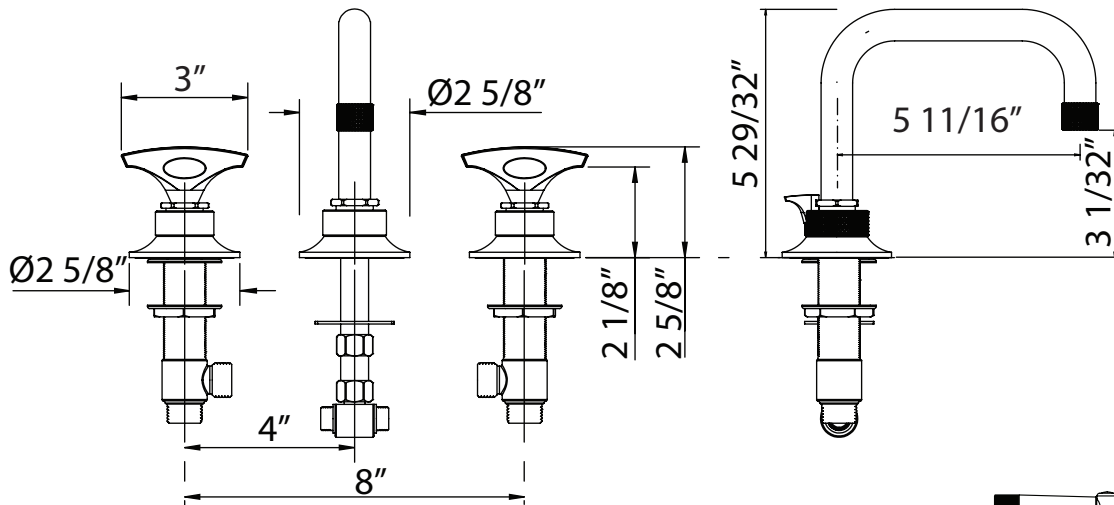

WARRANTY

- Limited Lifetime*
- 5 Years Warranty on Satin Gold Finish
- No Warranty on French Brass Finish