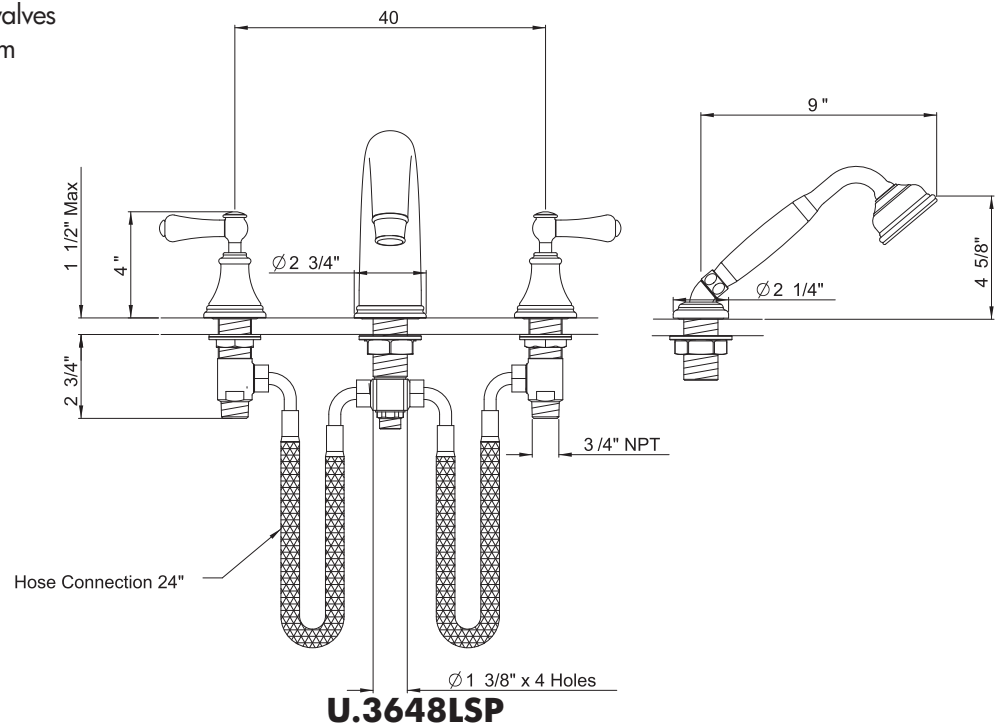

WARRANTY

- Limited Lifetime

U.3648LSP