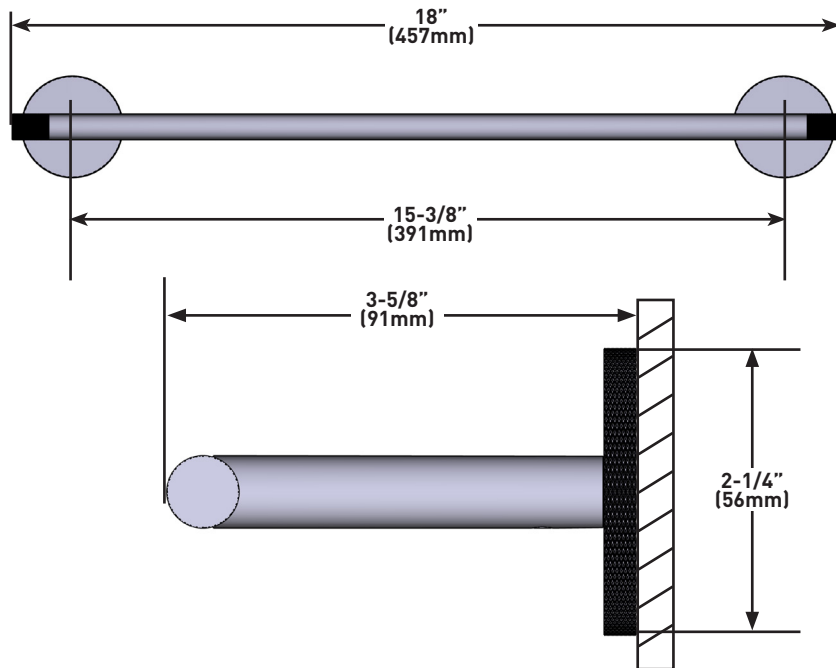

SPECIFICATIONS

DESCRIPTION

- Holds one robe or towel close to your shower or bathing space
- Solid metal die cast construction
- Mounting hardware included
- Complements: Amahle™ Collection

WARRANTY

- Most products or parts carry "Limited Warranties" against manufacturing defects. For US customers please visit houseofrohl.com/support and for Canadian customers please visit houseofrohl.ca/support for complete product and finish warranty.

Canadian Customers

ONTARIO
houseofrohl.ca/support
 1-800-287-5354

SPÉCIFICATIONS

DESCRIPTION

- Permet d'accrocher une robe de chambre ou une serviette près de votre douche ou baignoire.
- Fabrication robuste en métal matricé
- Quincaillerie d'installation incluse
- Complète la collection Amahle^{MC}

Porte-serviettes de 18 po Amahle^{MC}

MODÈLES : AM25WTB18

For warranty or additional information, contact:

US Customers

U.S.A.
houseofrohl.com/support
 1-800-777-9762

Canadian Customers

QUEBEC / MARITIMES / WESTERN CANADA
 QUÉBEC / MARITIMES / OUEST CANADIEN
 QUEBEC / MARITIMOS / CANADA OCCIDENTAL
houseofrohl.ca/support
 1-866-473-8442