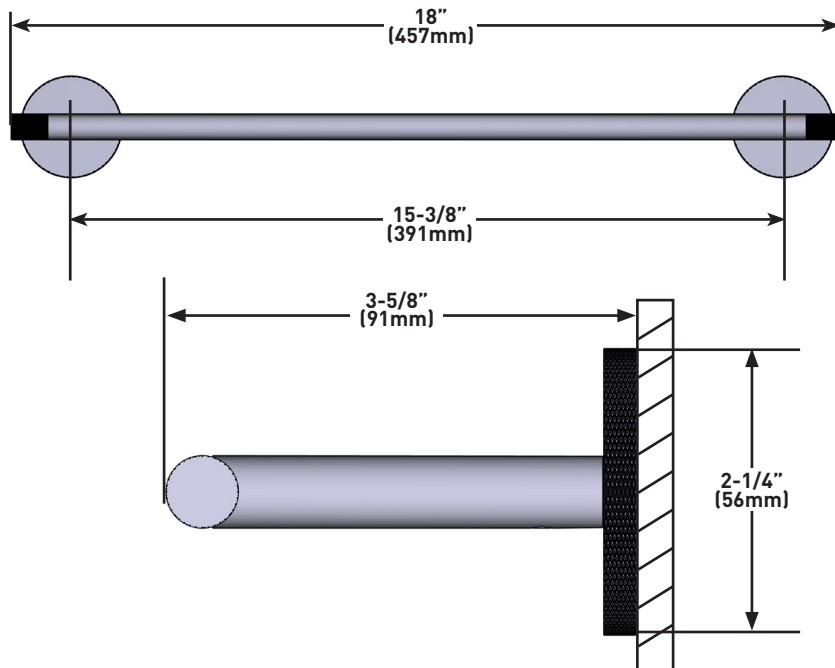

SPECIFICATIONS

DESCRIPTION

- Holds one robe or towel close to your shower or bathing space
- Solid metal die cast construction
- Mounting hardware included
- Complements: Amahle™ Collection

WARRANTY

- Most products or parts carry "Limited Warranties" against manufacturing defects. For US customers please visit houseofrohl.com/support and for Canadian customers please visit houseofrohl.ca/support for complete product and finish warranty.

Amahle™ 18" Towel Bar

MODELS: AM25WTB18

For warranty or additional information, contact:

US Customers

U.S.A.
houseofrohl.com/support
 1-800-777-9762

QUEBEC / MARITIMES / WESTERN CANADA
 QUÉBEC / MARITIMES / OUEST CANADIEN
 QUEBEC / MARITIMOS / CANADA OCCIDENTAL
houseofrohl.ca/support
 1-866-473-8442

Canadian Customers

ONTARIO
houseofrohl.ca/support
 1-800-287-5354

SPÉCIFICATIONS

DESCRIPTION

- Permet d'accrocher une robe de chambre ou une serviette près de votre douche ou baignoire.
- Fabrication robuste en métal matricé
- Quincaillerie d'installation incluse
- Complète la collection Amahle^{MC}