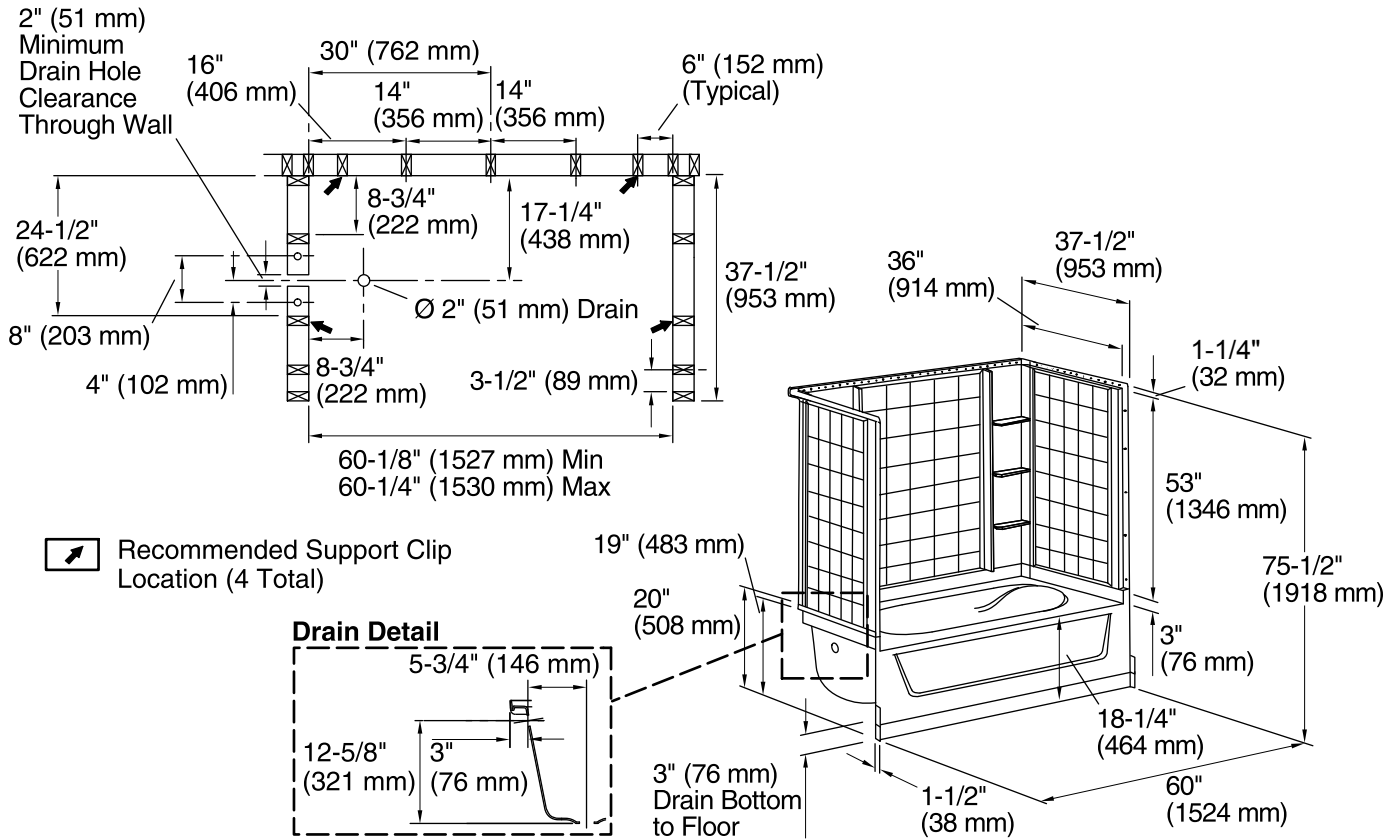

Ensemble™

60" x 36" AFD Bath/Shower

71100112

Features

- Alcove installation
- 18-1/4" apron
- Vikrell material
- Left drain
- Tongue-and-groove walls with snap-together modular design
- Tile look
- Some caulk required
- Corner shelves; built-in armrests and contoured back
- 3" drain-to-floor clearance for above-floor drain installation

Included Components

Product consists of:

- 71104100 60" x 36" Bath/Shower Wall Set
- 71101112 60" x 36" AFD Bath

Codes/Standards

CSA B45.5/IAPMO Z124
ASTM E162
ASTM E662
Greenguard UL 2818 - Gold
HUD, UM Bulletin 73

4-26-2019 00:13 - US

Technical Information

All product dimensions are nominal.

Installation:	Three-wall alcove
Drain location:	Left
Basin area, bottom:	40" x 21" (1016 mm x 533 mm)
Basin area, top:	52" x 29" (1321 mm x 737 mm)
Water depth:	11" (279 mm)
Water capacity:	40 gal (151.4 L)
Minimum flat for door:	3-1/4" (83 mm)
Maximum door height:	55-3/4" (1416 mm)
Maximum door width:	58-1/2" (1486 mm)