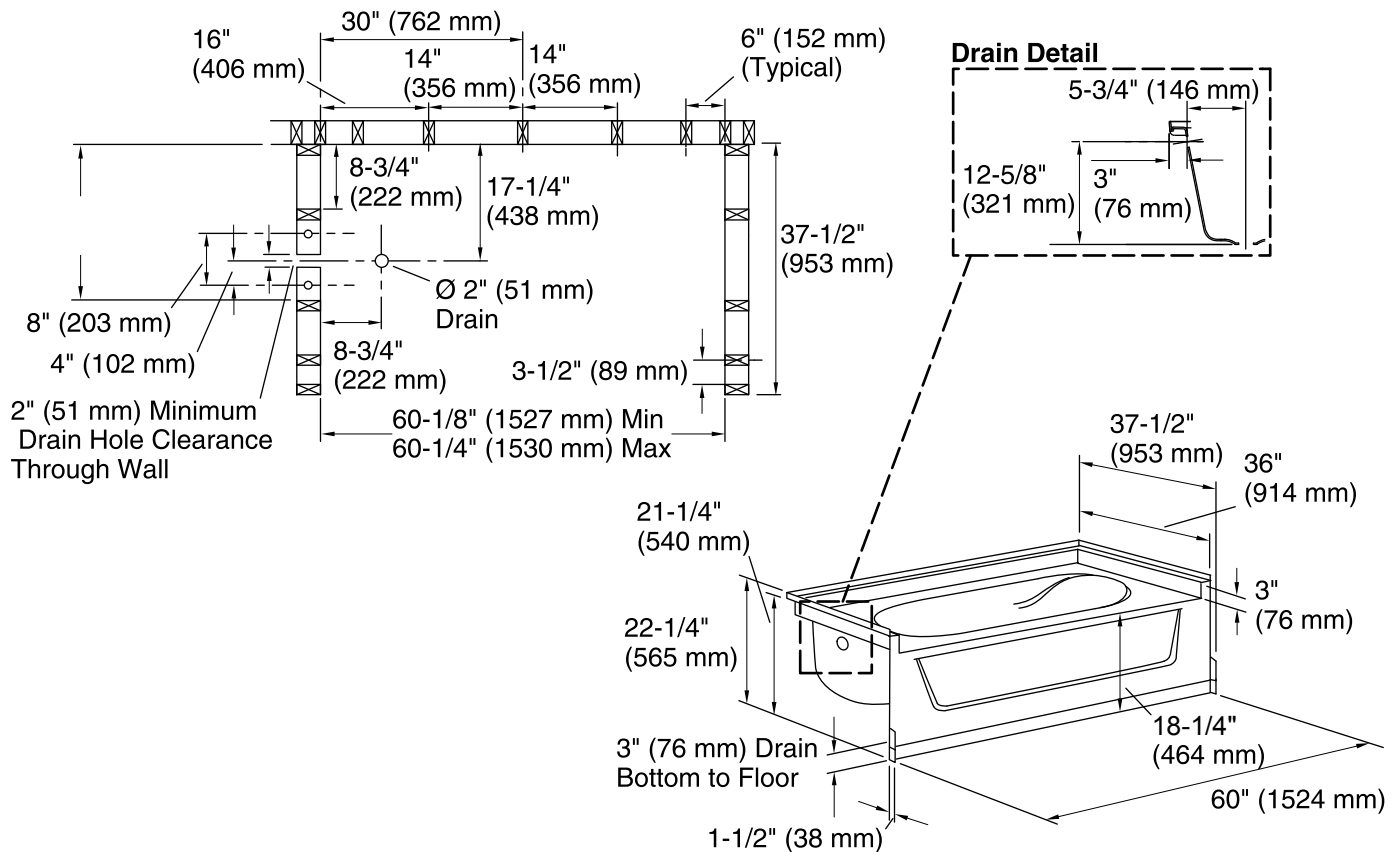

**Features**

- Alcove installation
- 18-1/4" apron
- Vikrell material
- Left drain
- Compatible with tile-down installation
- Compatible with Ensemble wall set (71104100 or 71104106)
- Built-in armrests and contoured back
- 3" drain-to-floor clearance for above-floor drain installation

### Technical Information

All product dimensions are nominal.

Installation: Three-wall alcove

Drain location: Left

Basin area, bottom: 40" x 21" (1016 mm x 533 mm)

Basin area, top: 52" x 29" (1321 mm x 737 mm)

Water depth: 11" (279 mm)

Water capacity: 40 gal (151.4 L)

Minimum flat for door: 3-1/4" (83 mm)

Maximum door width: 58-1/2" (1486 mm)