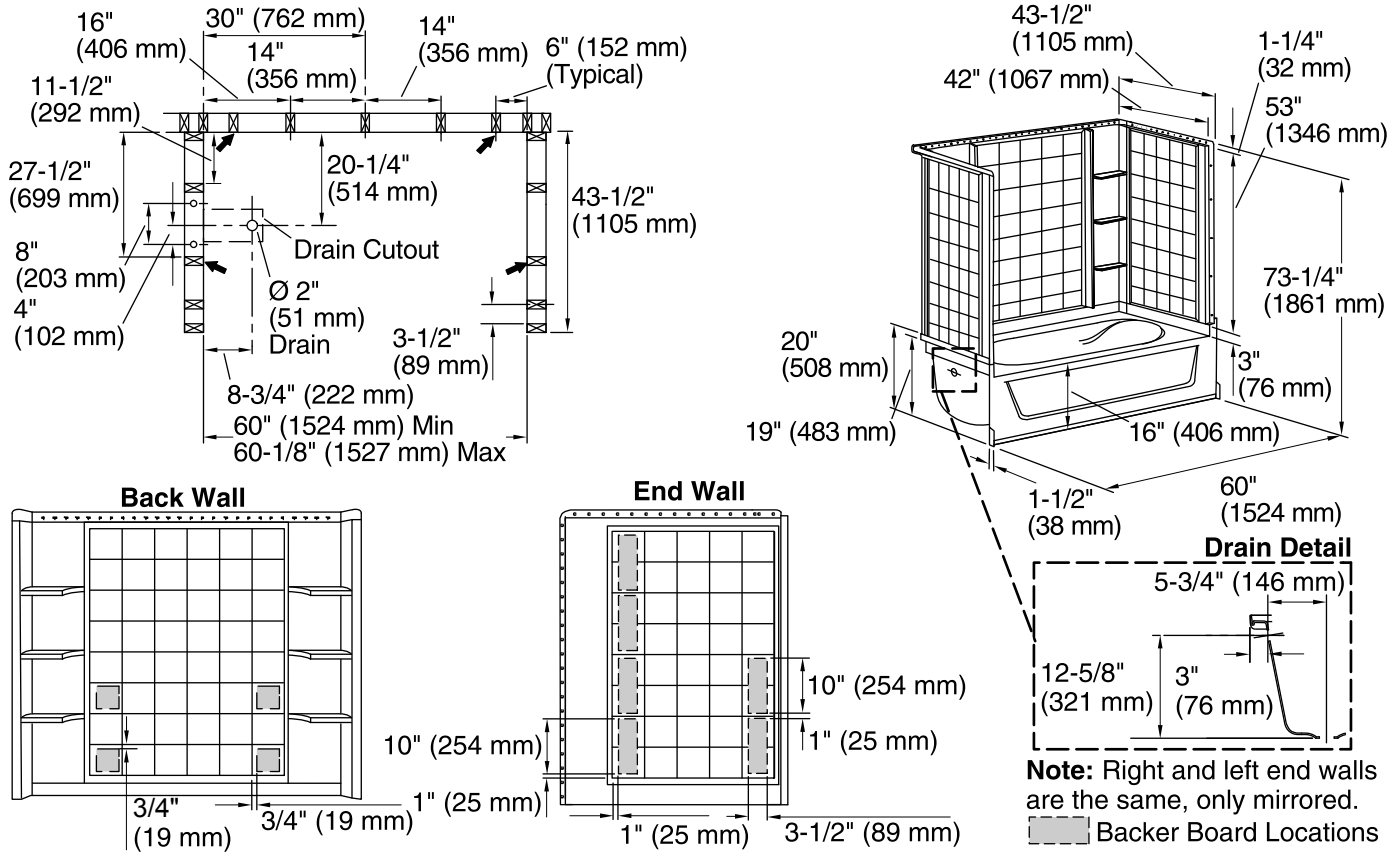

**Features**

- Alcove installation
- 18-1/4" apron
- Vikrell material
- Left drain
- Tongue-and-groove walls with snap-together installation
- Tile look
- Some caulk required
- Corner shelves, built-in armrests and contoured back
- 3" drain-to-floor clearance for above-floor drain installation
- Aging in Place backerboards

**Included Components**

Product consists of:

- 71114106 60" x 42" Wall Set w/Backer Boards
- 71111112 60" x 42" AFD Bath

**Codes/Standards**

- CSA B45.5/IAPMO Z124
- ASTM E162
- ASTM E662
- Greenguard UL 2818 - Gold
- HUD, UM Bulletin 73

Color	Code	Description
	0	White
	96	KOHLER Biscuit

**Technical Information**

All product dimensions are nominal.

- Installation: Three-wall alcove
- Drain location: Left
- Basin area, bottom: 40" x 27" (1016 mm x 686 mm)
- Basin area, top: 52" x 35" (1321 mm x 889 mm)
- Water depth: 11" (279 mm)
- Water capacity: 45 gal (170.3 L)
- Minimum flat for door: 3-1/4" (83 mm)
- Maximum door height: 55-3/4" (1416 mm)
- Maximum door width: 58-1/2" (1486 mm)

**Notes**

- Install this product according to the installation instructions.
- Studs should be positioned roughly as shown. Double studding is recommended for pivot shower door installations.
- Attach grab bars at the specified backerboard locations only.