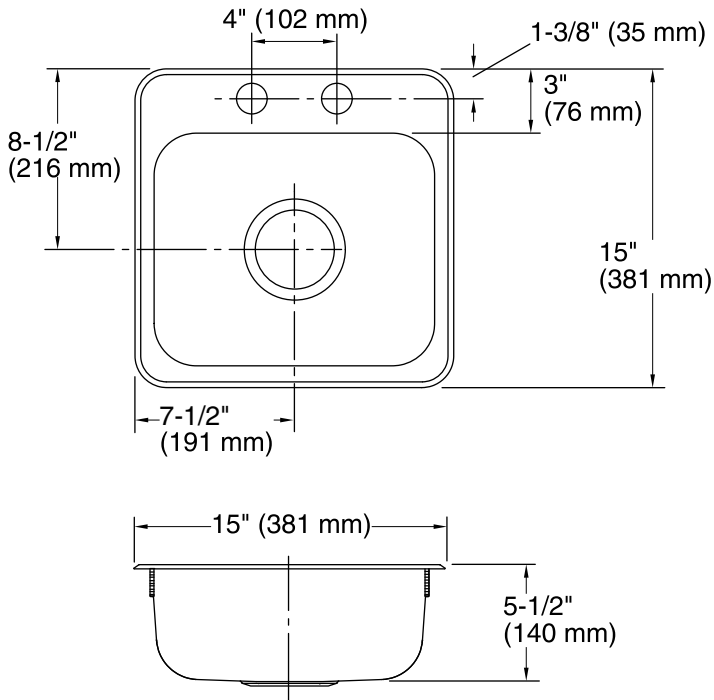

Technical Information

All product dimensions are nominal.

- Installation: Top-mount
- Bowl area (Only):
  - Length: 13-1/4" (337 mm)
  - Width: 11" (279 mm)
  - Bowl depth: 5-9/16" (141 mm)
  - Water depth: 5-9/16" (141 mm)
- Number of deck holes: 2
- Faucet hole spacing: 4" (102 mm)
- Faucet hole(s): 1-7/16" (37 mm)
- Drain hole: 3-3/4" (94 mm)

Notes

Install this product according to the installation instructions.