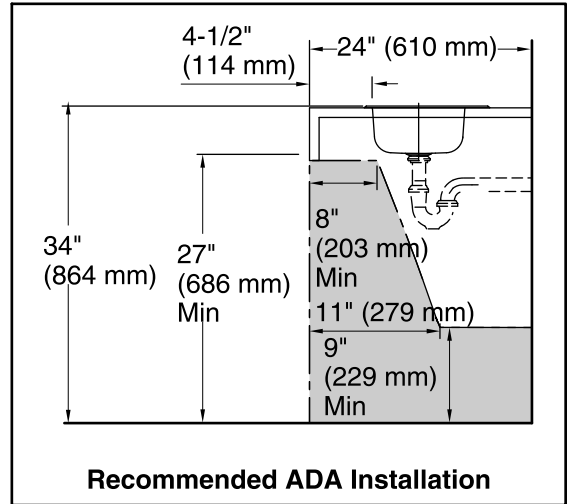

Technical Information

All product dimensions are nominal.

- Installation: Top-mount
- Bowl area (Only):
  - Length: 13-1/4" (337 mm)
  - Width: 11" (279 mm)
  - Bowl depth: 5-9/16" (141 mm)
  - Water depth: 5-9/16" (141 mm)
- Number of deck holes: 2
- Faucet hole spacing: 4" (102 mm)
- Faucet hole(s): 1-7/16" (37 mm)
- Drain hole: 3-3/4" (94 mm)

Notes

Install this product according to the installation instructions.