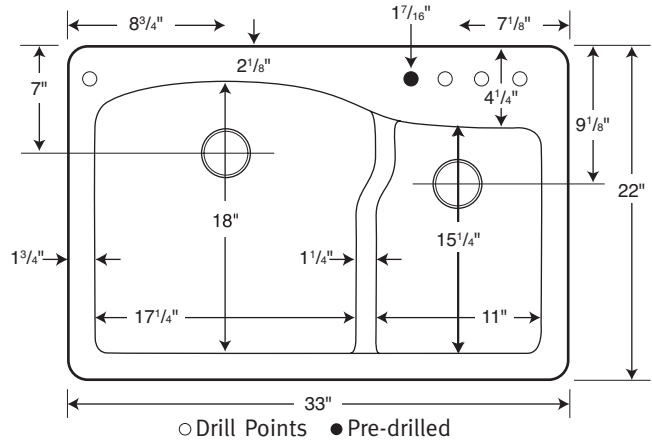

### FEATURES

- Made with 80% quartz stone, only a diamond is harder.
- Virtually indestructible, will not damage from kitchen use.
- Standard sink size.
- Ideal for remodeling or new construction.
- Offers design flexibility, installs as a drop-in or undermount.

Capacity: 8-1/2 gallons in large (left) bowl until it reaches the divider height, 2-1/4 gallons in small (right) bowl until it reaches the divider height

#### QZLS-3322 Granite Large/Small Bowl Kitchen Sink

Model	Part	Nominal Dimensions	Ship Wt. Lb.	Ship FedEx	Carton Dims. In.	Cu. Ft.
QZLS-3322	QZ03322LS	33" W x 22" D (838 mm x 559 mm)	48	FedEx	37 x 26 x 15	8.4