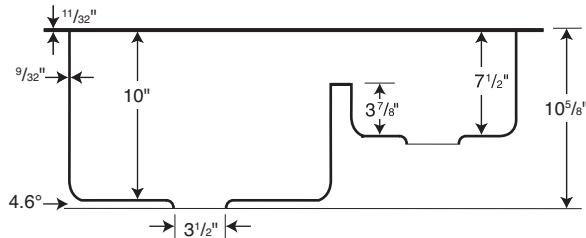

Capacity: 8-1/2 gallons in large (left) bowl until it reaches the divider height, 2-1/4 gallons in small (right) bowl until it reaches the divider height

#### QZLS-3322 Granite Large/Small Bowl Kitchen Sink

Model	Part	Nominal Dimensions	Ship Wt. Lb.	Ship FedEx	Carton Dims. In.	Cu. Ft.
QZLS-3322	QZ03322LS	33" W x 22" D (838 mm x 559 mm)	48	FedEx	37 x 26 x 15	8.4