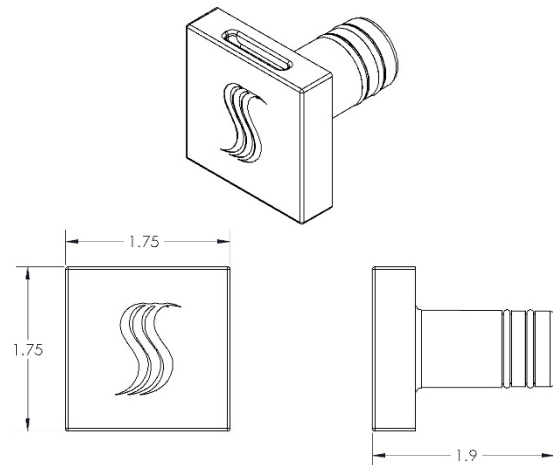

SPECIFICATIONS – SteamVection Steam Head

Construction..... Brass
Aromatherapy..... Integral Reservoir

Installation Notes:

The steam head should be installed 24 inches from the floor, and 6 inches from any corner, inside the shower only, and as far away from the controller and shower fixtures as possible.

Product Specification:

The steam head shall be approximately 1.75" x 1.75" in the square version, and a 1.75" Dia. For the round version. The steam head is made from brass alloy and includes an aromatherapy well.

Finish Chart:

Select desired finish and replace XX with code. No-Touch Aromatherapy steam head and control finishes.

PC = Polished Chrome	PN = Polished Nickel
SC = Satin Chrome	SN = Satin Nickel
PB = Polished Brass	BN = Black Nickel
SB = Satin Brass	AN = Antique Nickel
AB = Antique Brass	PG = Polished Gold
COP = Polished Copper	ORB = Oil Rubbed Bronze
ACOP = Antique Copper	WHT = White
MB = Matte Black	

Shipping Information:

Weight..... 1 lbs.
Length.....9.5 in.
Width.....3.5 in.
Height.....2.5 in.

For any further assistance please contact
ThermaSol at 800.776.0711 or
sales@thermasol.com

Round Style

Square Style