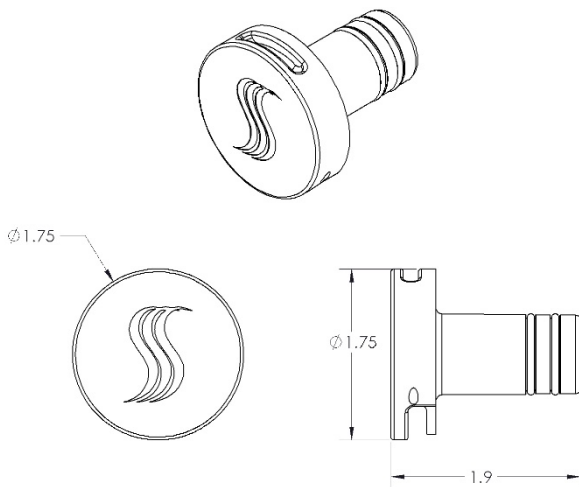

SPECIFICATIONS – SteamVection Steam Head

Construction..... Brass
Aromatherapy..... Integral Reservoir

Installation Notes:

The steam head should be installed 24 inches from the floor, and 6 inches from any corner, inside the shower only, and as far away from the controller and shower fixtures as possible.

Product Specification:

The steam head shall be approximately 1.75" x 1.75" in the square version, and a 1.75" Dia. For the round version. The steam head is made from brass alloy and includes an aromatherapy well.

Finish Chart:

Select desired finish and replace XX with code. No-Touch Aromatherapy steam head and control finishes.

PC = Polished Chrome	PN = Polished Nickel
SC = Satin Chrome	SN = Satin Nickel
PB = Polished Brass	BN = Black Nickel
SB = Satin Brass	AN = Antique Nickel
AB = Antique Brass	PG = Polished Gold
COP = Polished Copper	ORB = Oil Rubbed Bronze
ACOP = Antique Copper	WHT = White
MB = Matte Black	

Shipping Information:

Weight..... 1 lbs.
Length.....9.5 in.
Width.....3.5 in.
Height.....2.5 in.

For any further assistance please contact
ThermaSol at 800.776.0711 or
sales@thermasol.com

Round Style

Square Style