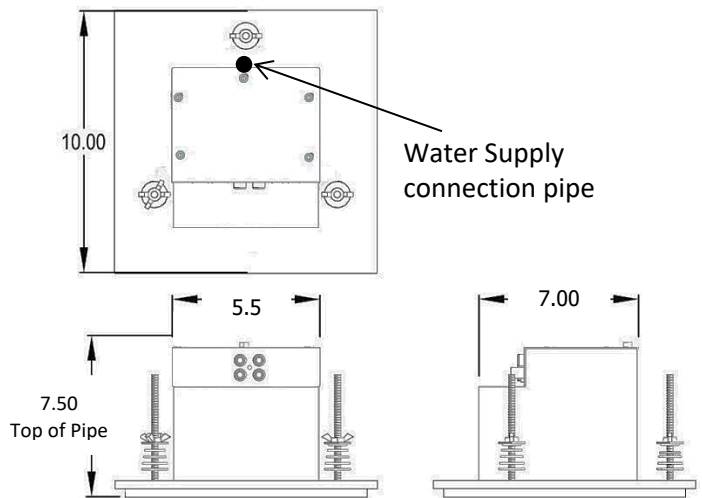

Audio

- Multi-Channel Hi-Power Mosfet Amplifier
- Built-in Subwoofer
- High-frequency Tweeters
- Voice Response Feedback
- Bluetooth module
- RCA audio input

Installation Notes:

Overall size is 10.0" SQ or Dia (if round) X 7.5" Tall X 5.5" Wide, and requires approx. 7.00" X 5.75" cutout in the shower ceiling. The unit is self-contained as one piece and extends into the ceiling space 7.0" plus plumbing connection clearance. Use a 3/8" compression fitting and a flexible potable waterline to connect to the Rainhead. Use only potable water and approved plumbing fittings for any shower connection. Refer to ThermaSol Installation Instructions for a full-sized template and detailed installation and operation instructions.

PN = Polished Nickel
 SN = Satin Nickel
 BN = Black Nickel
 MB = Matte Black
 AN = Antique Nickel
 PG = Polished Gold
 ORB = Oil Rubbed Bronze
 WHT = White

Product Specification:

A self-contained, Light and Sound Rainhead module that creates high-intensity chromatherapy lights and sounds. Rainhead is rated at 1.8 GPM Max. at 80 PSI and requires a separate diverter port with shut off valve. Powered by: provided 24V DC, 30 Watts power supply.

SPECIFICATIONS – SteamVection Steam Head

Construction..... Brass
Aromatherapy..... Integral Reservoir

Installation Notes:

The steam head should be installed 24 inches from the floor, and 6 inches from any corner, inside the shower only, and as far away from the controller and shower fixtures as possible.

Product Specification:

The steam head shall be approximately 1.75" x 1.75" in the square version, and a 1.75" Dia. For the round version. The steam head is made from brass alloy and includes an aromatherapy well.