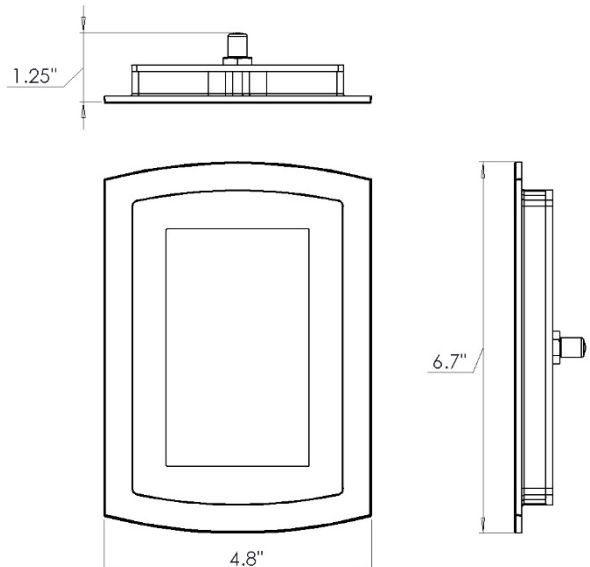

Signatouch Series features:

- Can be mounted vertically or horizontally
- 2 user settings
- Day clock
- 16 finishes

Installation Notes:

The control should be installed 60” inches from the floor of the shower, inside the shower only, and away from the steam head.

Product Specification:

The user interface control shall be 5.6” x 3.5” x 0.65” in dimension. The Control shall be made from black acrylic(-BK,-WHT) or billet aluminum (Other Finishes) and includes the ability to operate and control: Smart Steam, Fast Start, Auto PowerFlush, Light and Sound System. By using a 100% networked digital technology.

Shipping Information:

Weight.....1.25 lbs.
 Length.....9.5 in.
 Width.....6.5 in.
 Height.....2.5 in.

For any further assistance please contact ThermaSol at
 800.776.0711 or sales@thermasol.com

Visit www.thermasol.com for a complete product definition

SHIPPING WEIGHT

Weight | 10.65 lbs.

Length | 12 in.

Width | 16 in.

Height | 3.5 in.

SPECIFICATIONS

Two Inputs | 1/2" FNPT

Three Outputs | 1/2" FNPT