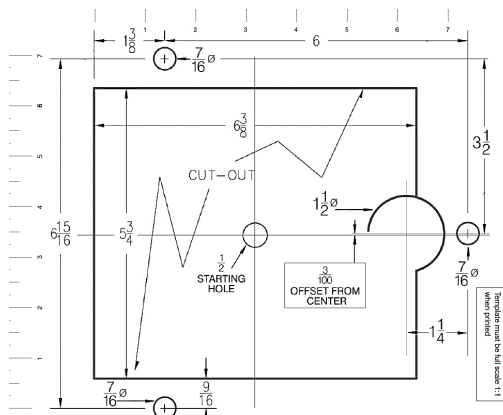

Audio

- Multi-Channel Hi-Power Mosfet Amplifier
- Built-in Subwoofer
- High-frequency Tweeters
- Voice Response Feedback
- Bluetooth module
- RCA audio input

Installation Notes:

Overall size is 10.0" SQ or Dia (if round) X 7.5" Tall X 5.5" Wide, and requires approx. 7.00" X 5.75" cutout in the shower ceiling. The unit is self-contained as one piece and extends into the ceiling space 7.0" plus plumbing connection clearance. Use a 3/8" compression fitting and a flexible potable waterline to connect to the Rainhead. Use only potable water and approved plumbing fittings for any shower connection. Refer to ThermaSol Installation Instructions for a full-sized template and detailed installation and operation instructions.

Shipping Information:

Weight.....13 lbs.
 Length.....15 in.
 Width.....15 in.
 Height.....14 in.

For any further assistance please contact ThermaSol at

800.776.0711 or sales@thermasol.com

Visit www.thermasol.com for a complete product definition

SPECIFICATIONS – SteamVection Steam Head

Construction..... Brass
Aromatherapy..... Integral Reservoir

Installation Notes:

The steam head should be installed 24 inches from the floor, and 6 inches from any corner, inside the shower only, and as far away from the controller and shower fixtures as possible.

Product Specification:

The steam head shall be approximately 1.75" x 1.75" in the square version, and a 1.75" Dia. For the round version. The steam head is made from brass alloy and includes an aromatherapy well.