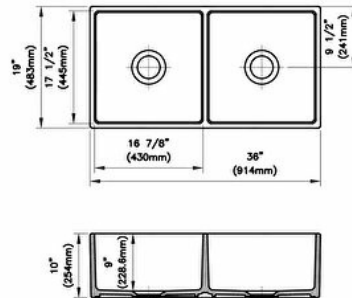

Name	36" Double Bowl Apron-Front Sink
Collection	Arkitekt Sink
Height (mm)	254
Width (mm)	914
Depth (mm)	483
Color	White
Designer	VitrA Design Team
Tap Hole Options	No tap hole
Brand	VitrA
Finish	Hygiene
Overflow Hole	Without Overflow

Product code: 7399B003-7201

Description

All drawings contain the necessary measurements which are subject to standard tolerances.

For exact measurements, in particular for customized installation scenarios, it can only be taken from the finished ceramic product.