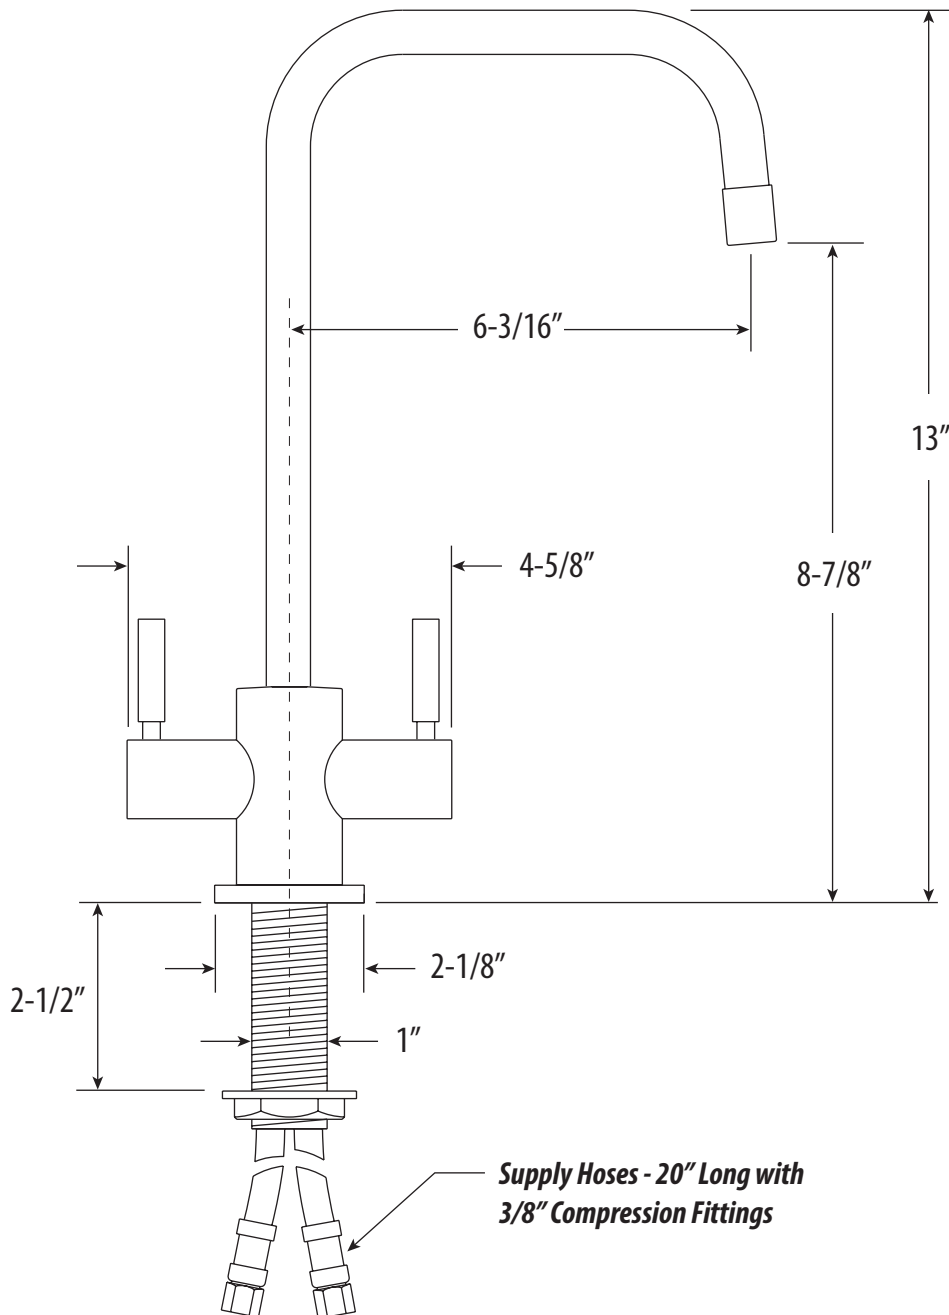

## FULTON BAR FAUCET

# 1625

- Max Counter Thickness 2-1/2"
- Install Hole Size Adaptable Up to 1-3/8"

 **ECO BRASS**  
HIGH PERFORMANCE LEAD FREE BRASS

DIMENSIONS MAY VARY AND ARE SUBJECT TO CHANGE. NO RESPONSIBILITY IS ASSUMED FOR USE OF SUPERCEDED OR VOIDED DATA