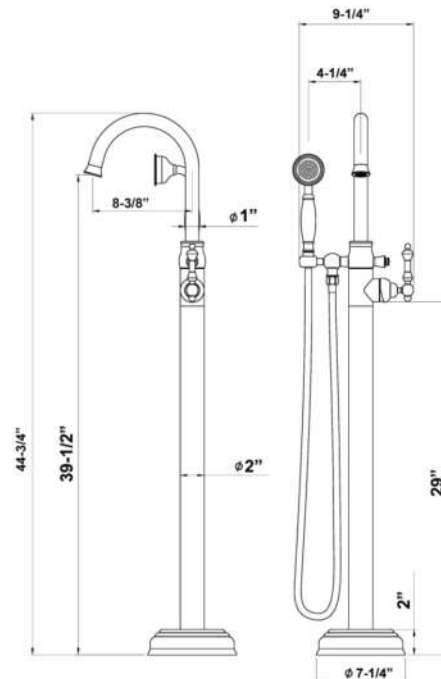

# LeBARON FREESTANDING TUB FILLER WITH HAND SHOWER

Cat. No.  
7976

## Features:

- ▶ Spout reach is 8-3/8"
- ▶ Flow rate 5.82 GMP (80 PSI)
- ▶ 1/2" NPSM Water connection
- ▶ Rough-In Included
- ▶ Solid brass construction
- ▶ Hand held handshower flow rate 1.6 GPM (80 PSI)
- ▶ Metal handle on handshower
- ▶ Ceramic disc cartridges
- ▶ 33-7/8" x 1/2" female flexible inlet pipes
- ▶ Available in 5 finishes

## Finishes:

- BN** Brushed nickel
- CP** Polished Chrome
- ORB** Oil Rubbed Bronze
- MB** Matte Black
- BGD** Brushed Gold

D: 12-1/4"  
W: 9-1/4"  
H: 44-3/4"

**Use on concrete floors requires special installation. We recommend using a plumbing professional.**

Dimensions are nominal and may vary. Dimensions and specifications subject to change without notice.