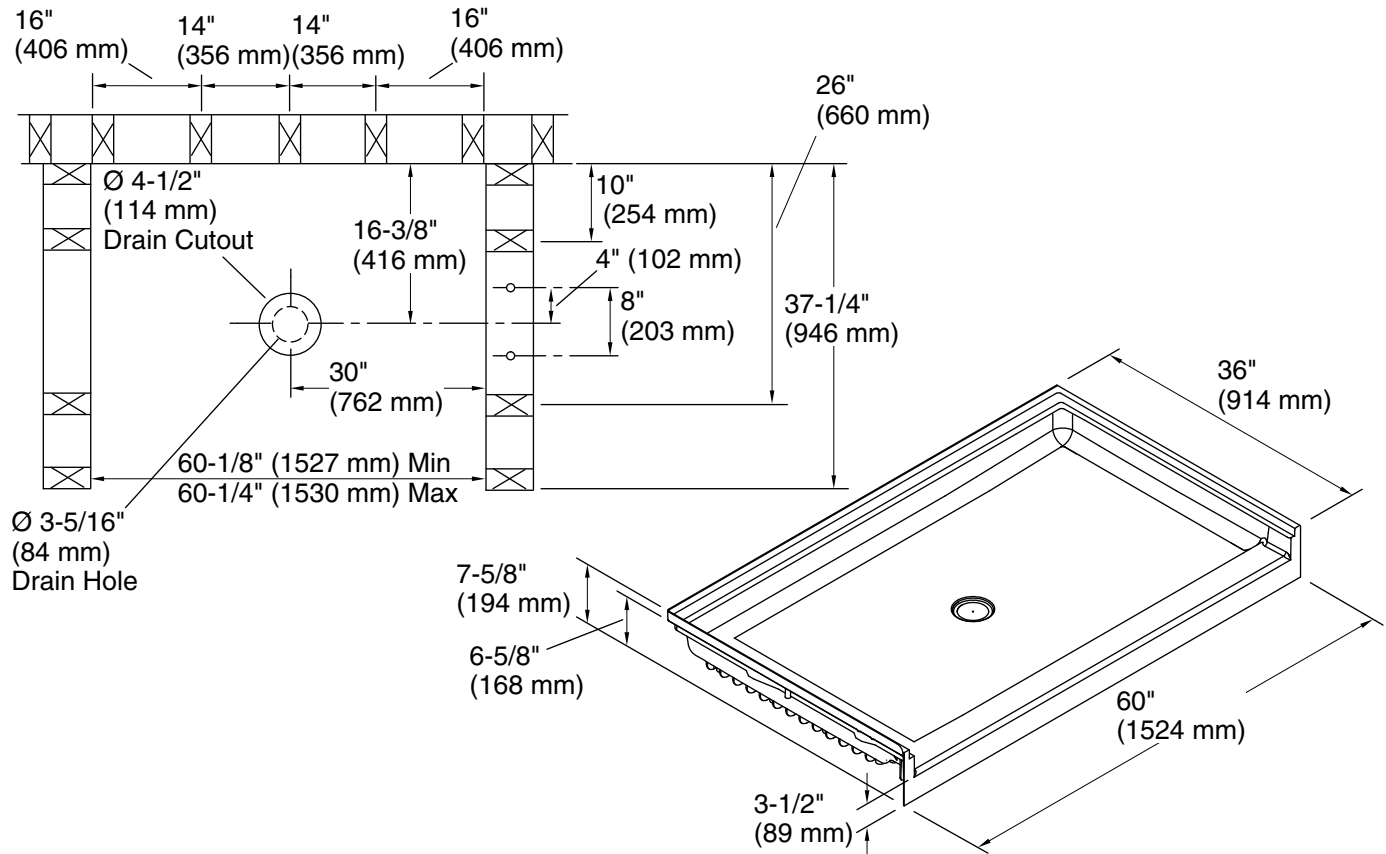

Accord®
60-1/4"x 36" shower base
72271100

Features

- 3-1/2" threshold.
- Durable high-gloss finish with molded-in textured floor.
- Center drain.
- Not suitable for tile-down applications.
- Compatible with Accord complete wall set (series 7227)

For the most current Specification Sheet, go to www.sterlingplumbing.com.

5-29-2021 21:42 - US/CA

Technical Information

All product dimensions are nominal.

Installation: Three-wall alcove

Drain location: Center